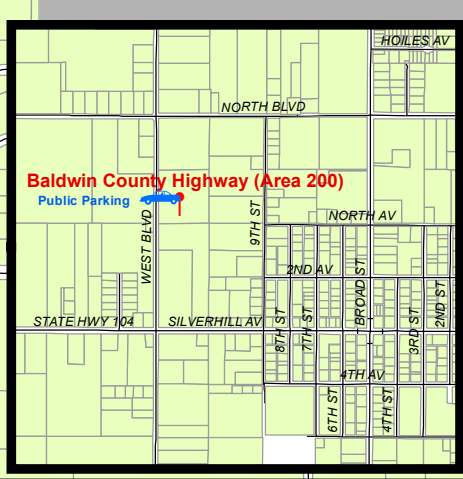

Baldwin County Buildings

Located in Robertsdale / Loxley / Silverhill, AL