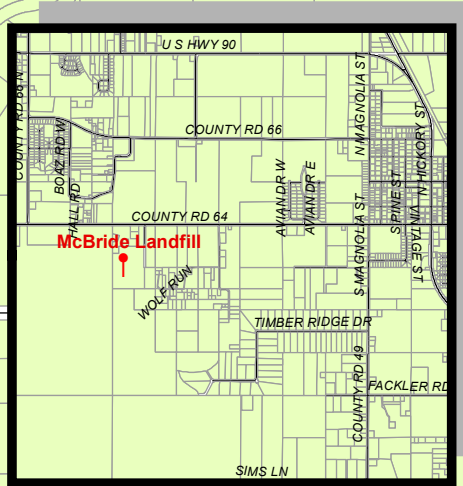

Baldwin County Buildings

Located in Robertsdale / Loxley / Silverhill, AL