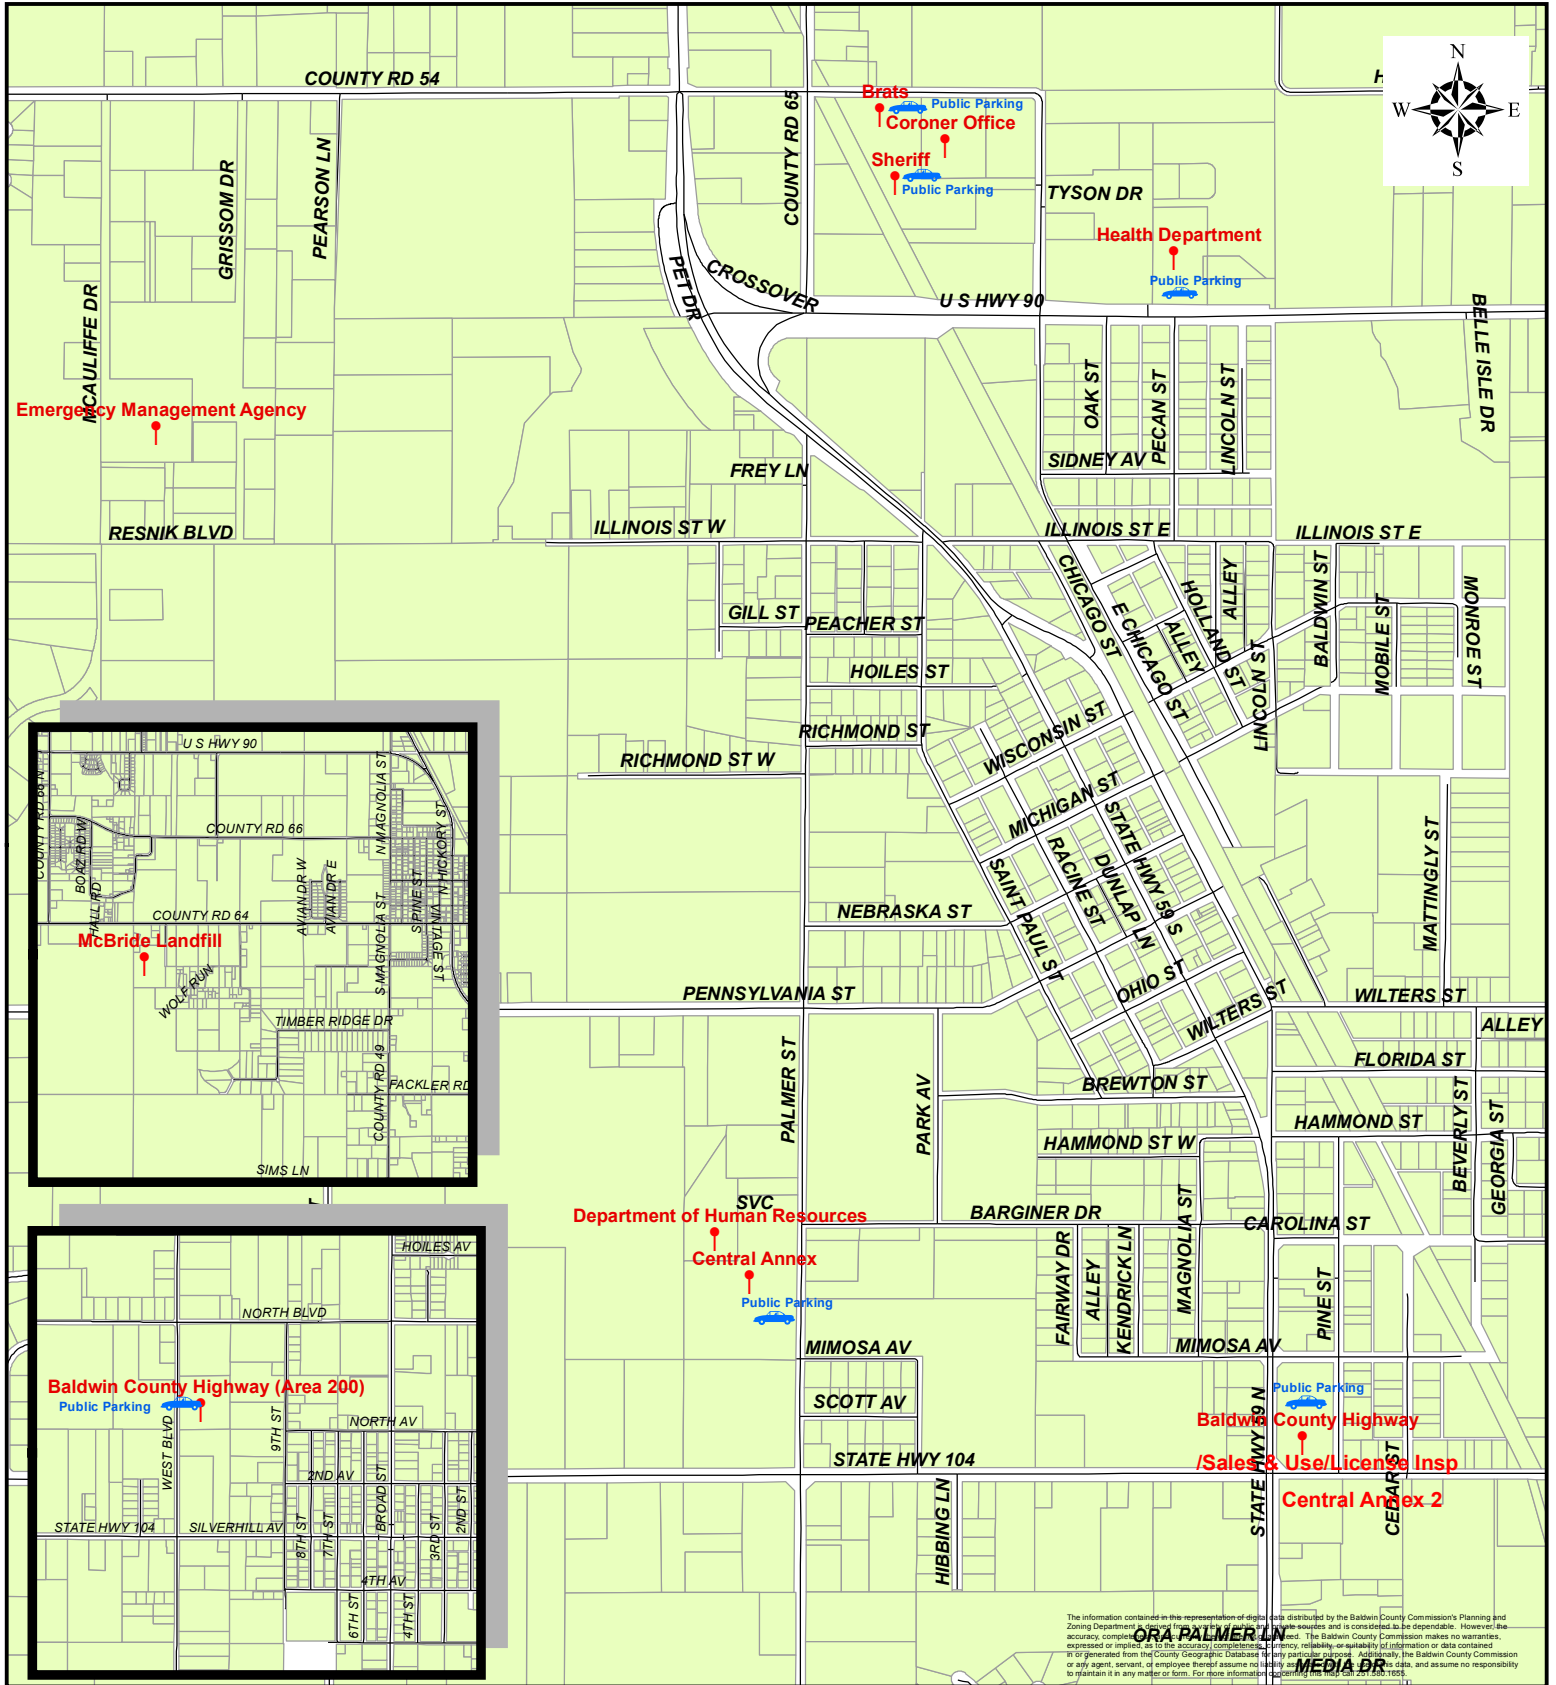

Baldwin County Buildings

Located in Robertsdale / Loxley / Silverhill, AL