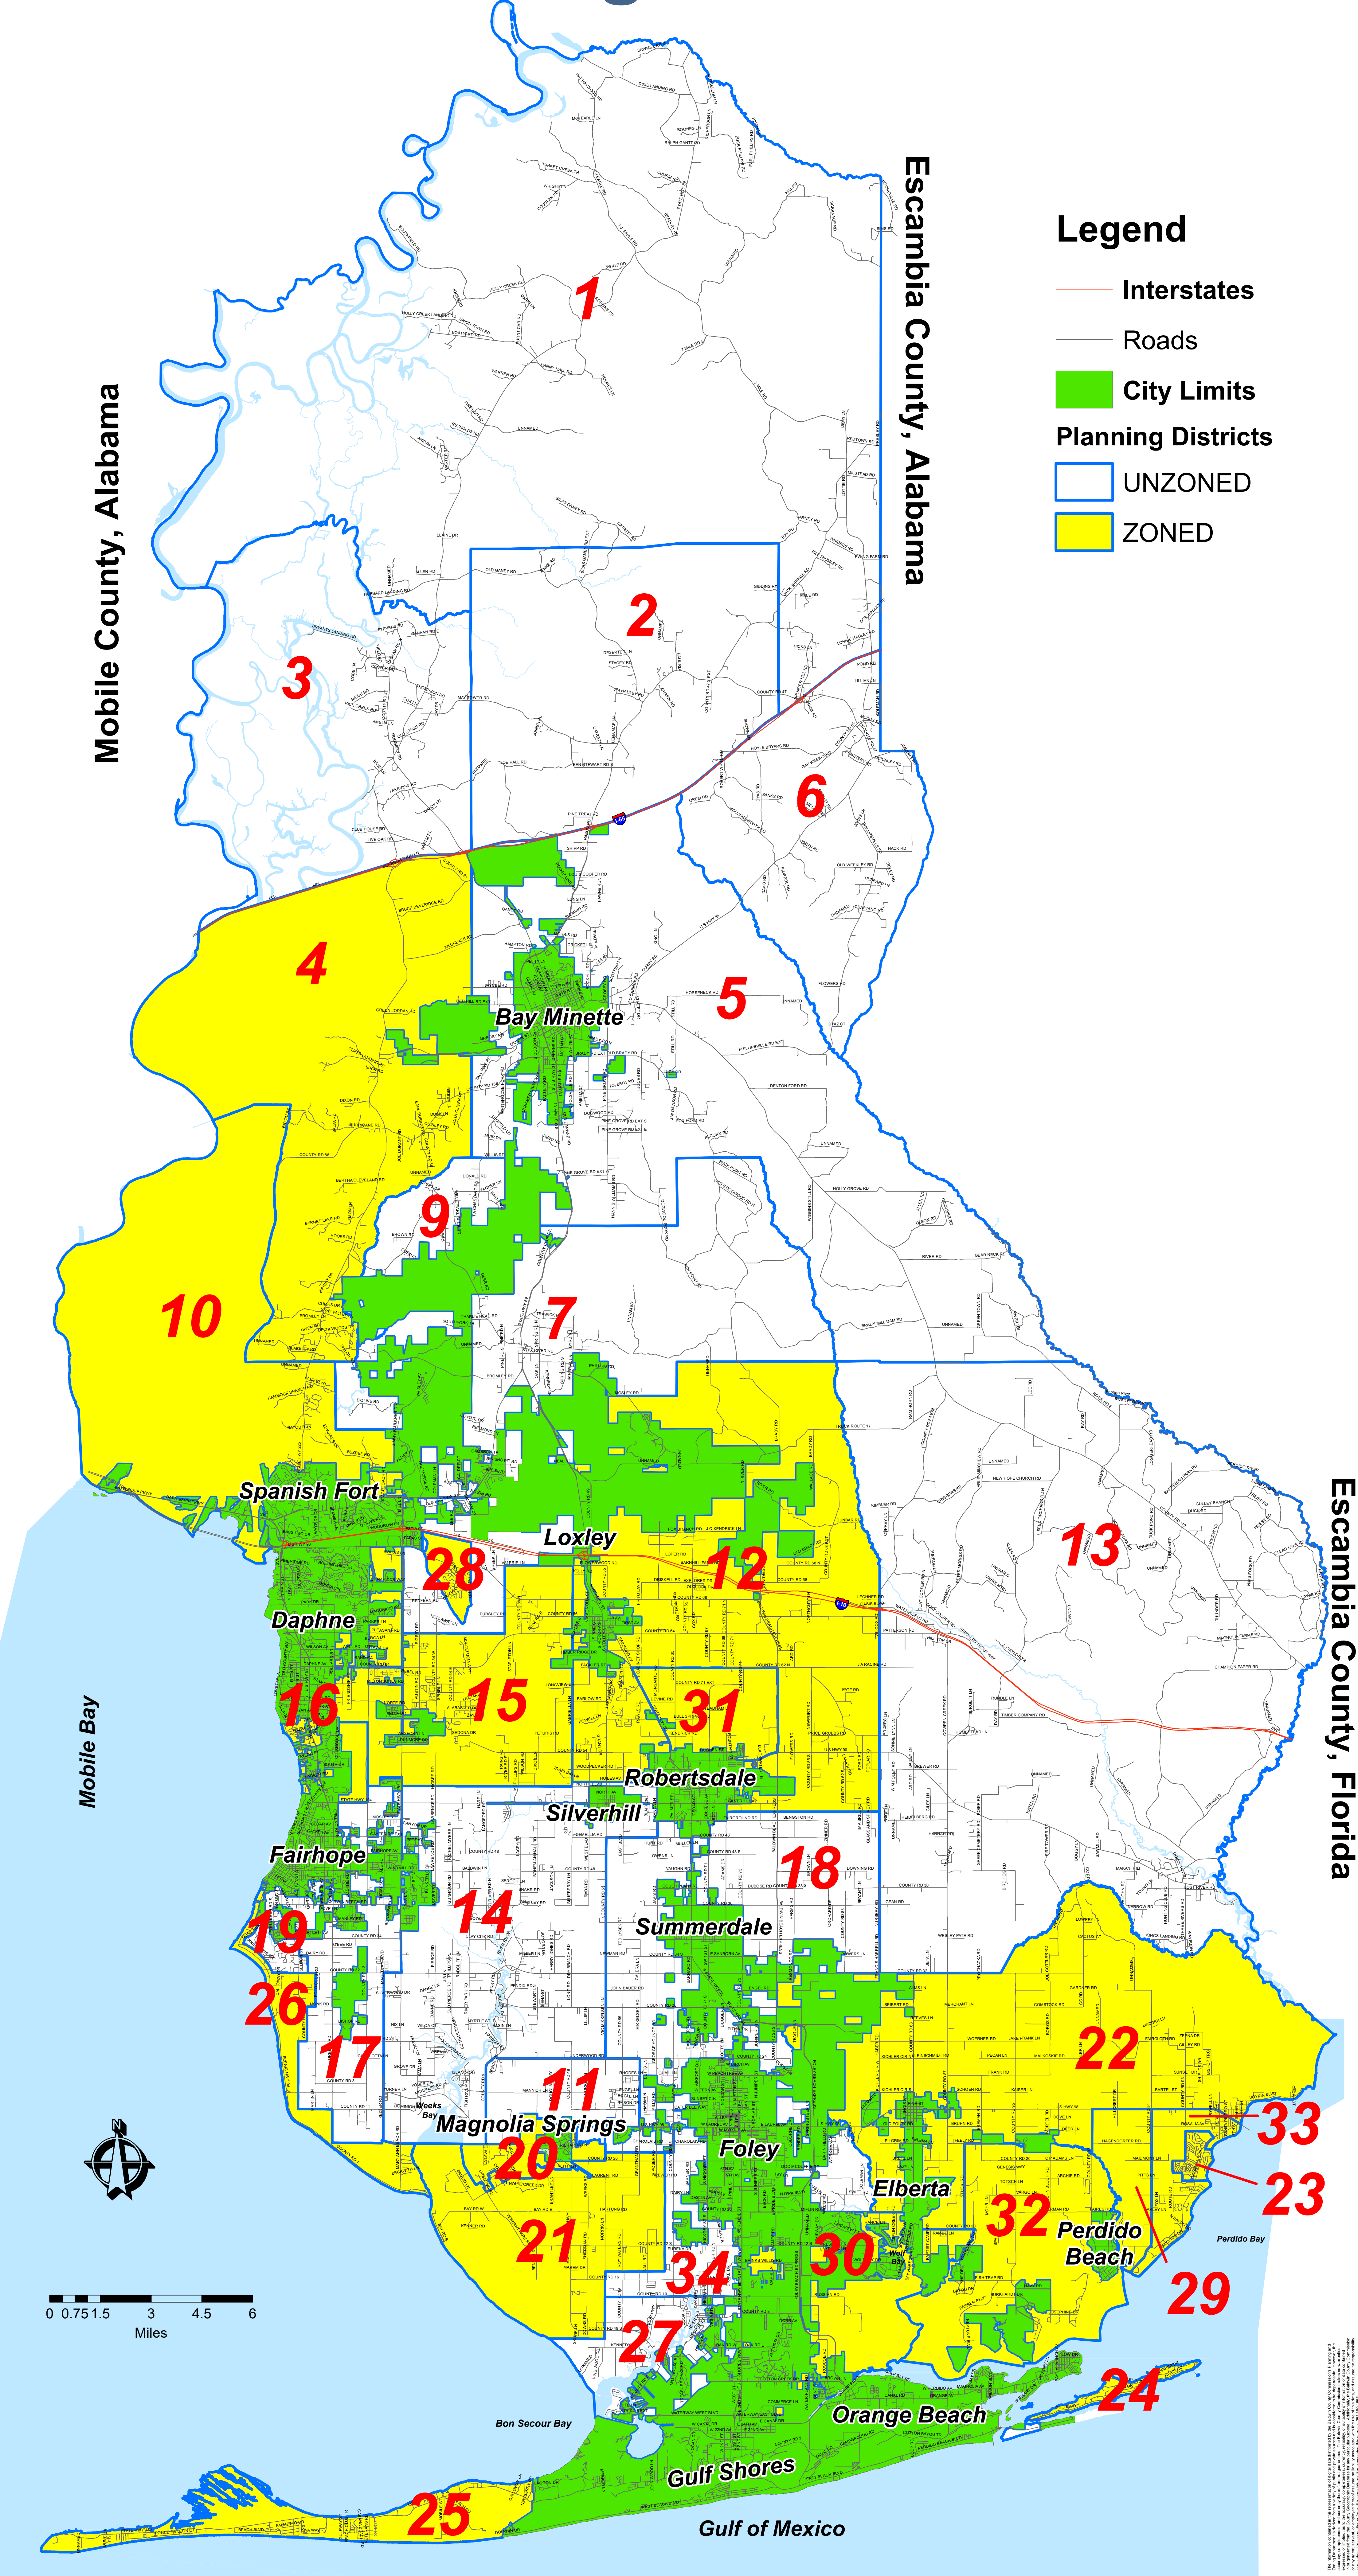

Baldwin County, Alabama Planning Districts

Legend

- Interstates
- Roads
- City Limits
- **Planning Districts**
- UNZONED
- ZONED