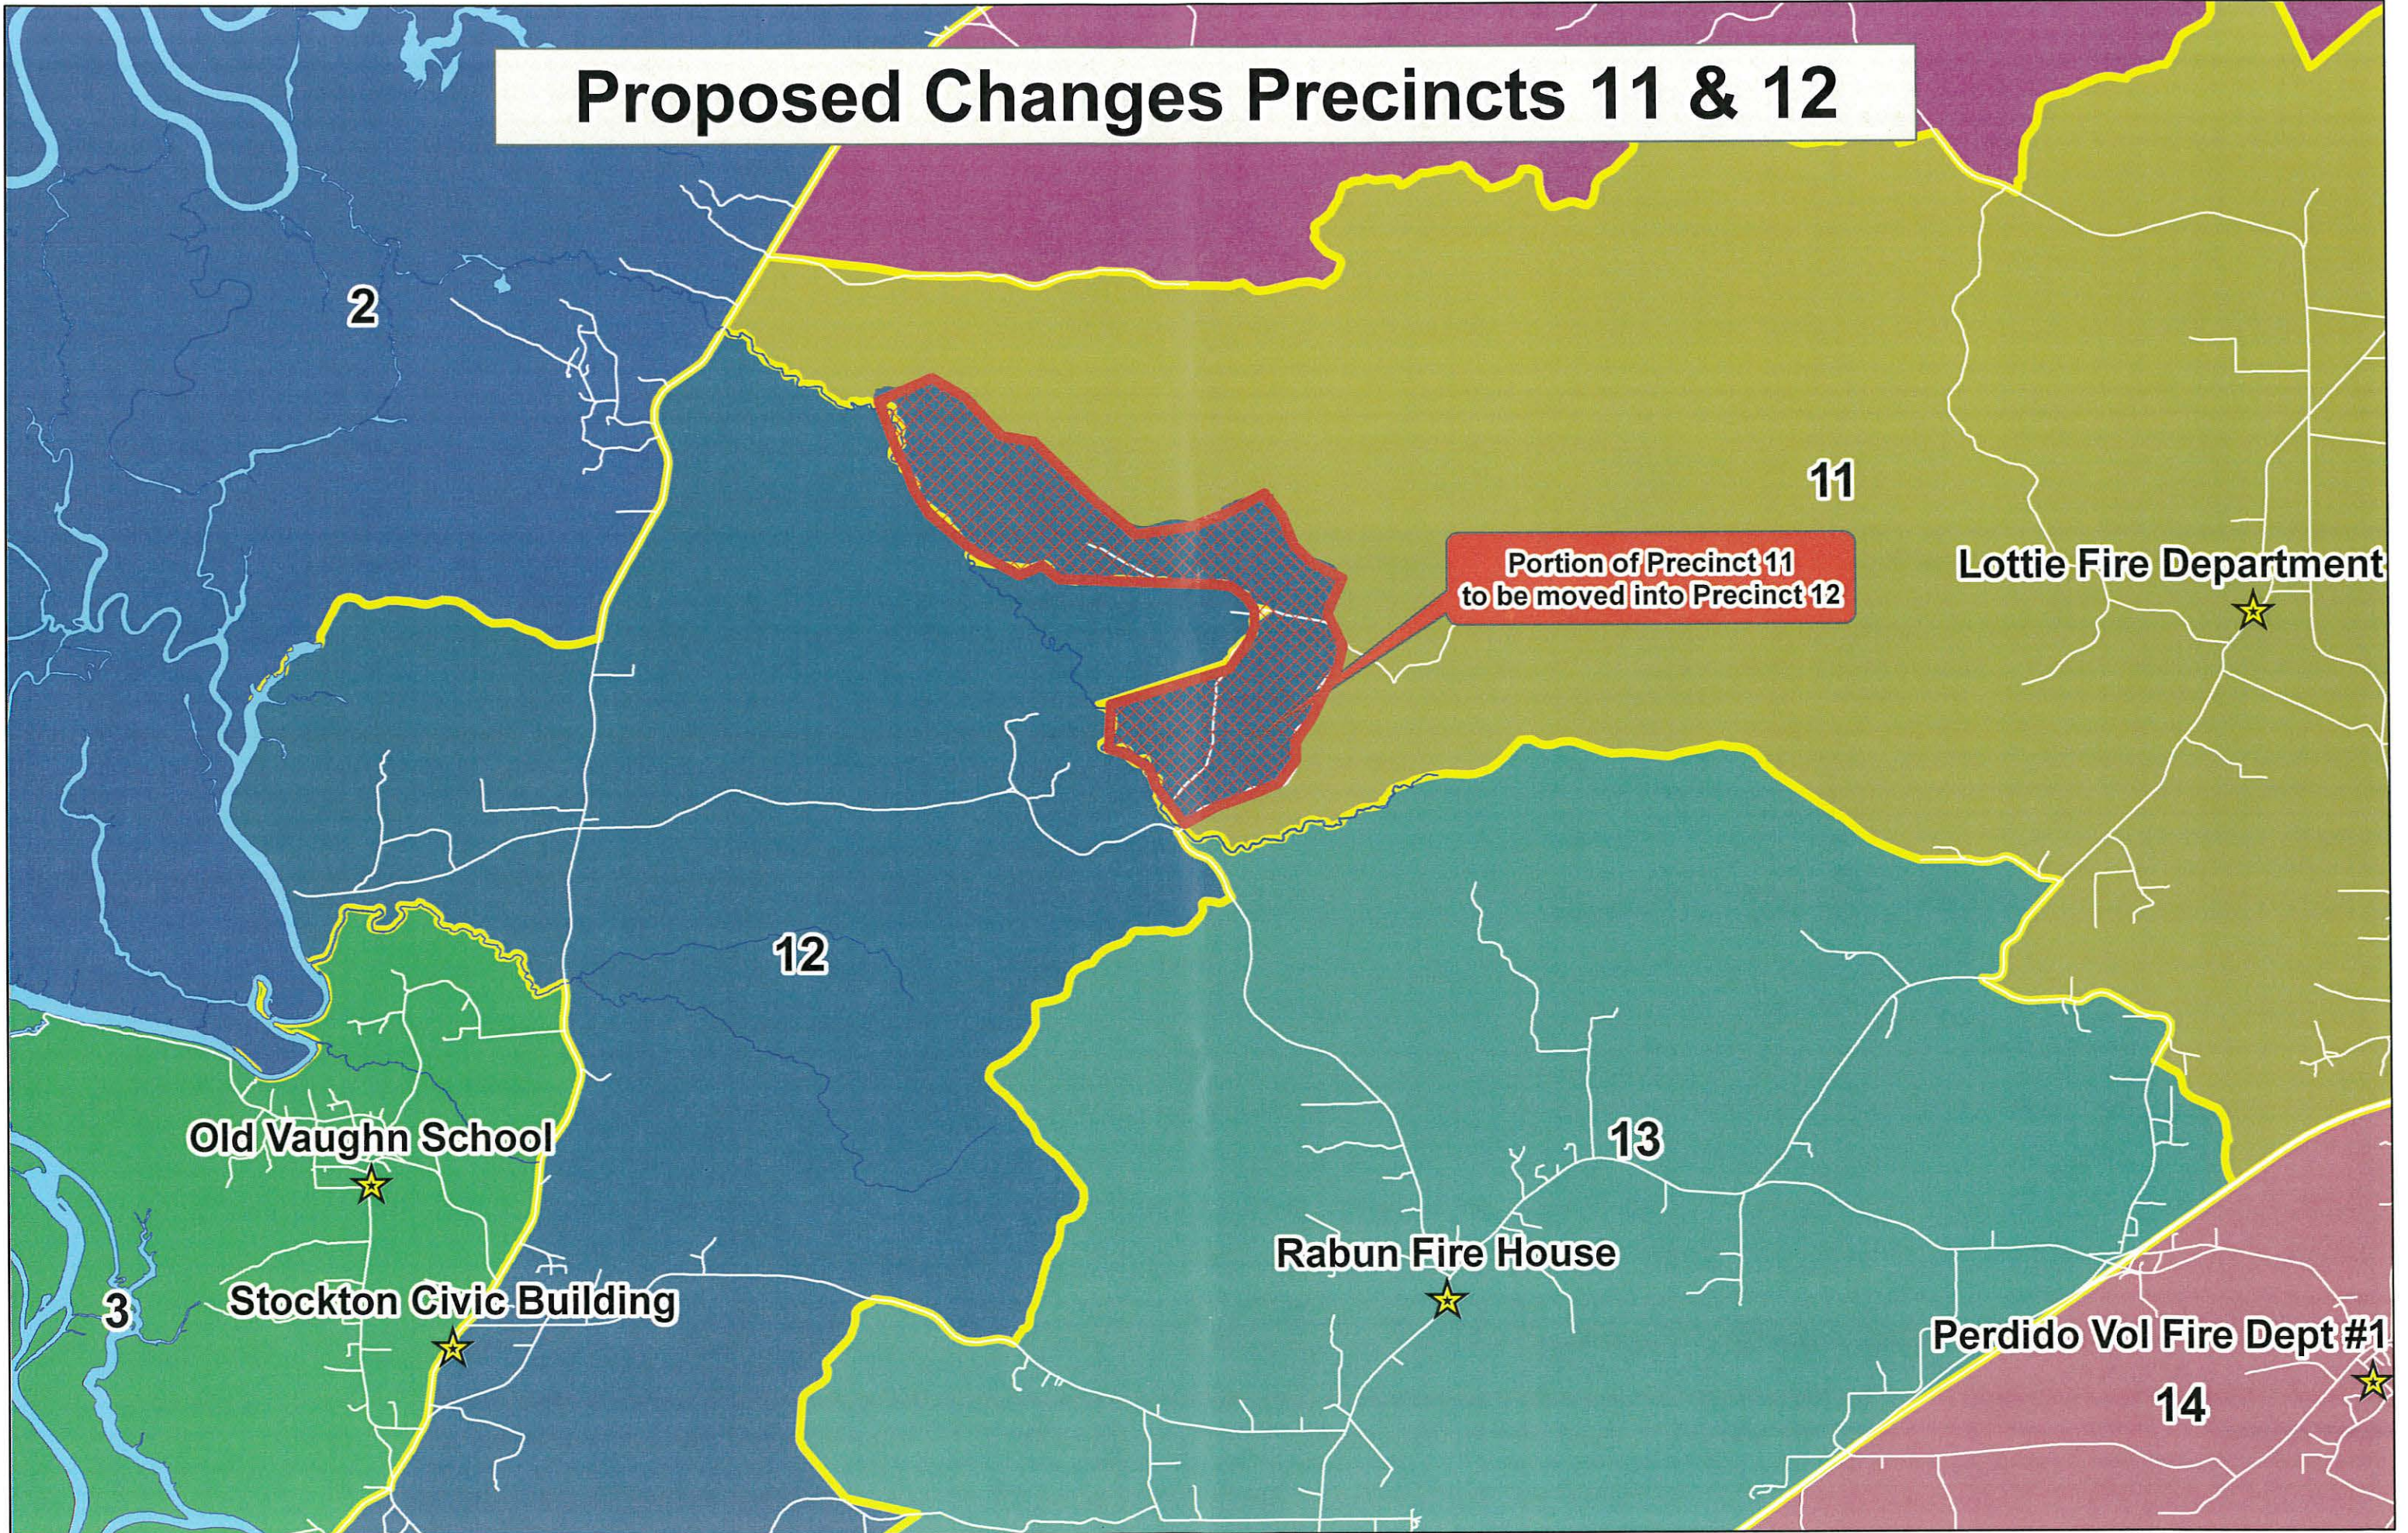

Proposed Changes Precincts 11 & 12

2

11

Portion of Precinct 11
to be moved into Precinct 12

Lottie Fire Department

12

Old Vaughn School

13

Rabun Fire House

3

Stockton Civic Building

Perdido Vol Fire Dept #1

14