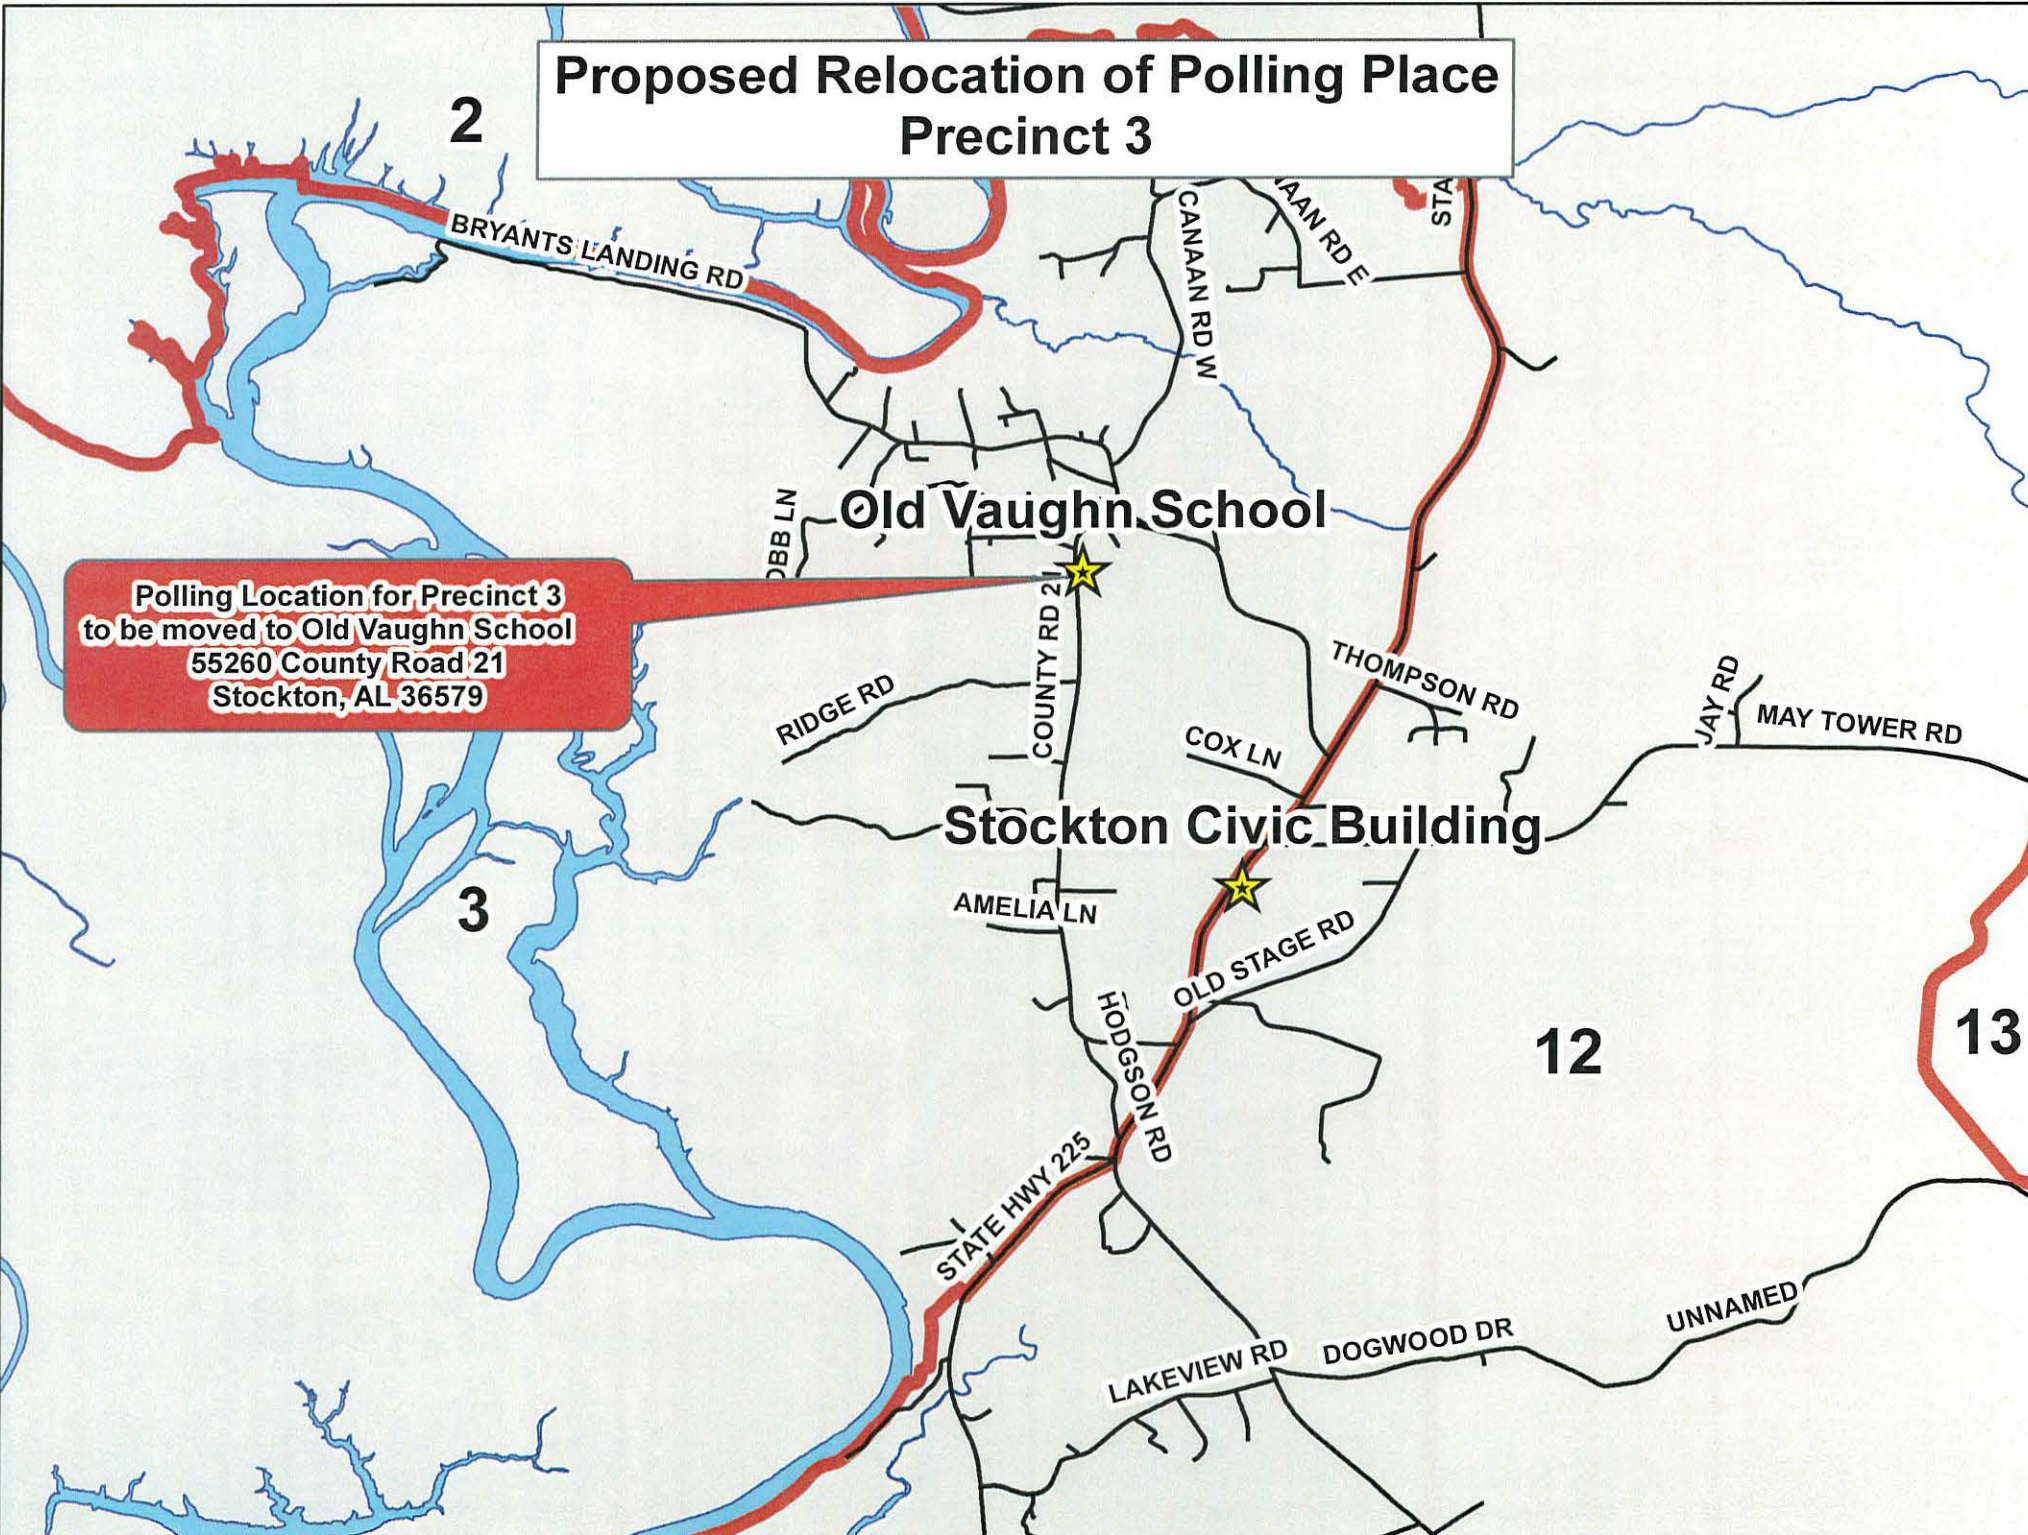

Proposed Relocation of Polling Place Precinct 3

**Polling Location for Precinct 3
to be moved to Old Vaughn School
55260 County Road 21
Stockton, AL 36579**