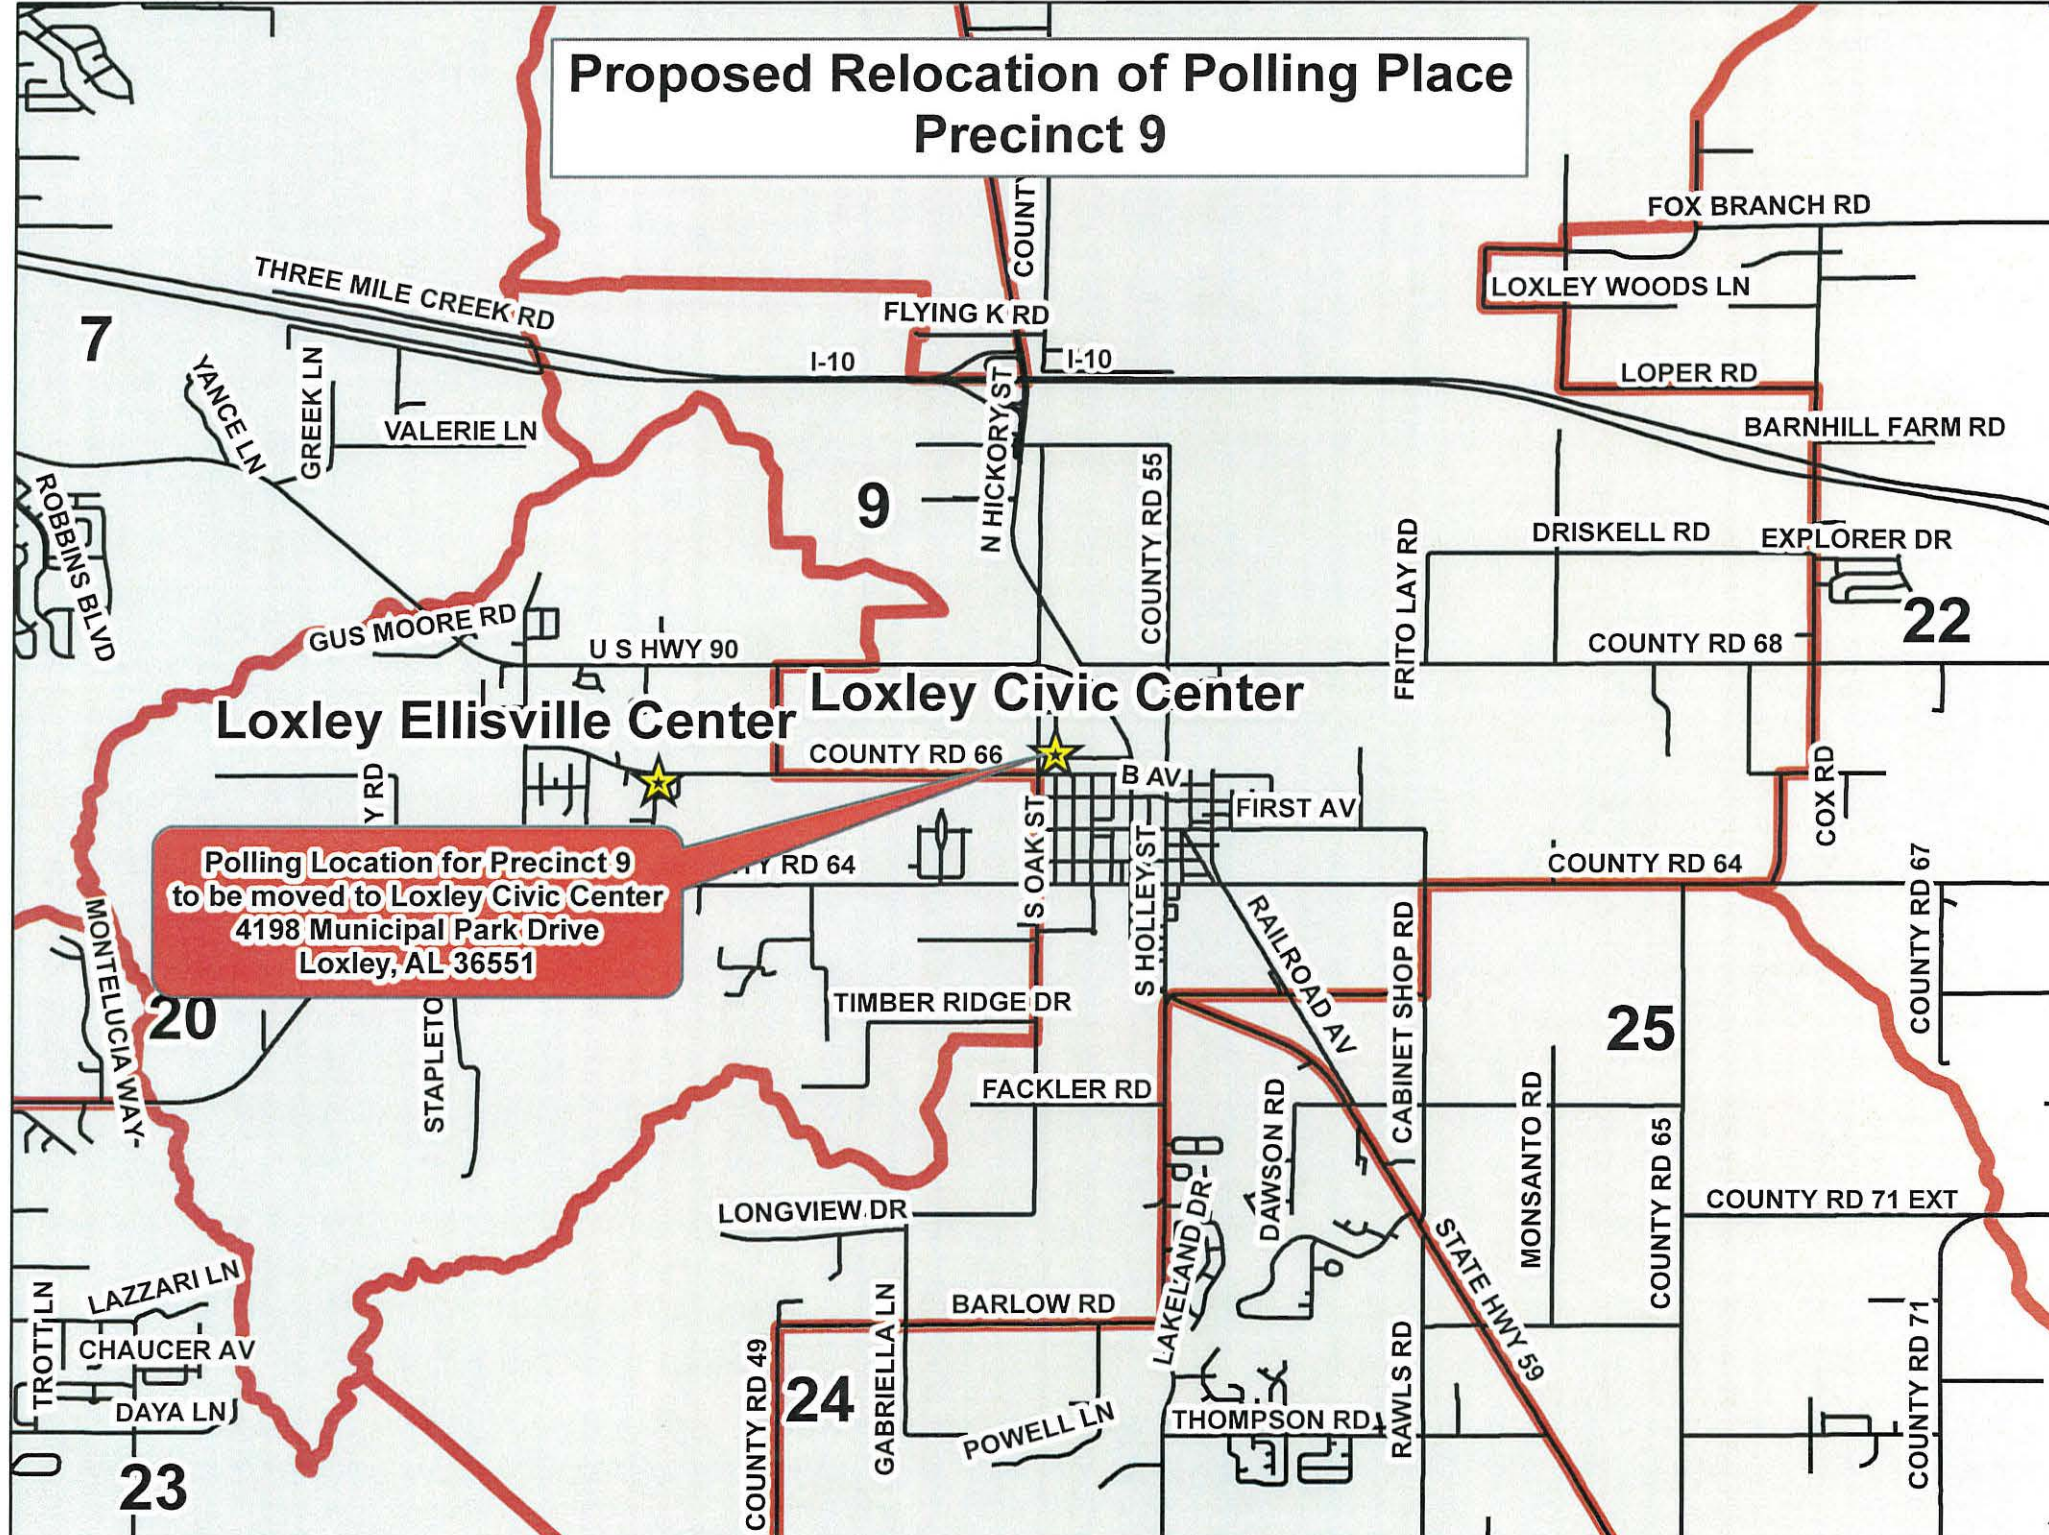

Proposed Relocation of Polling Place Precinct 9

**Polling Location for Precinct 9
to be moved to Loxley Civic Center
4198 Municipal Park Drive
Loxley, AL 36551**

Loxley Ellisville Center

Loxley Civic Center

**Proposed Relocation of Polling Place
Precinct 9**