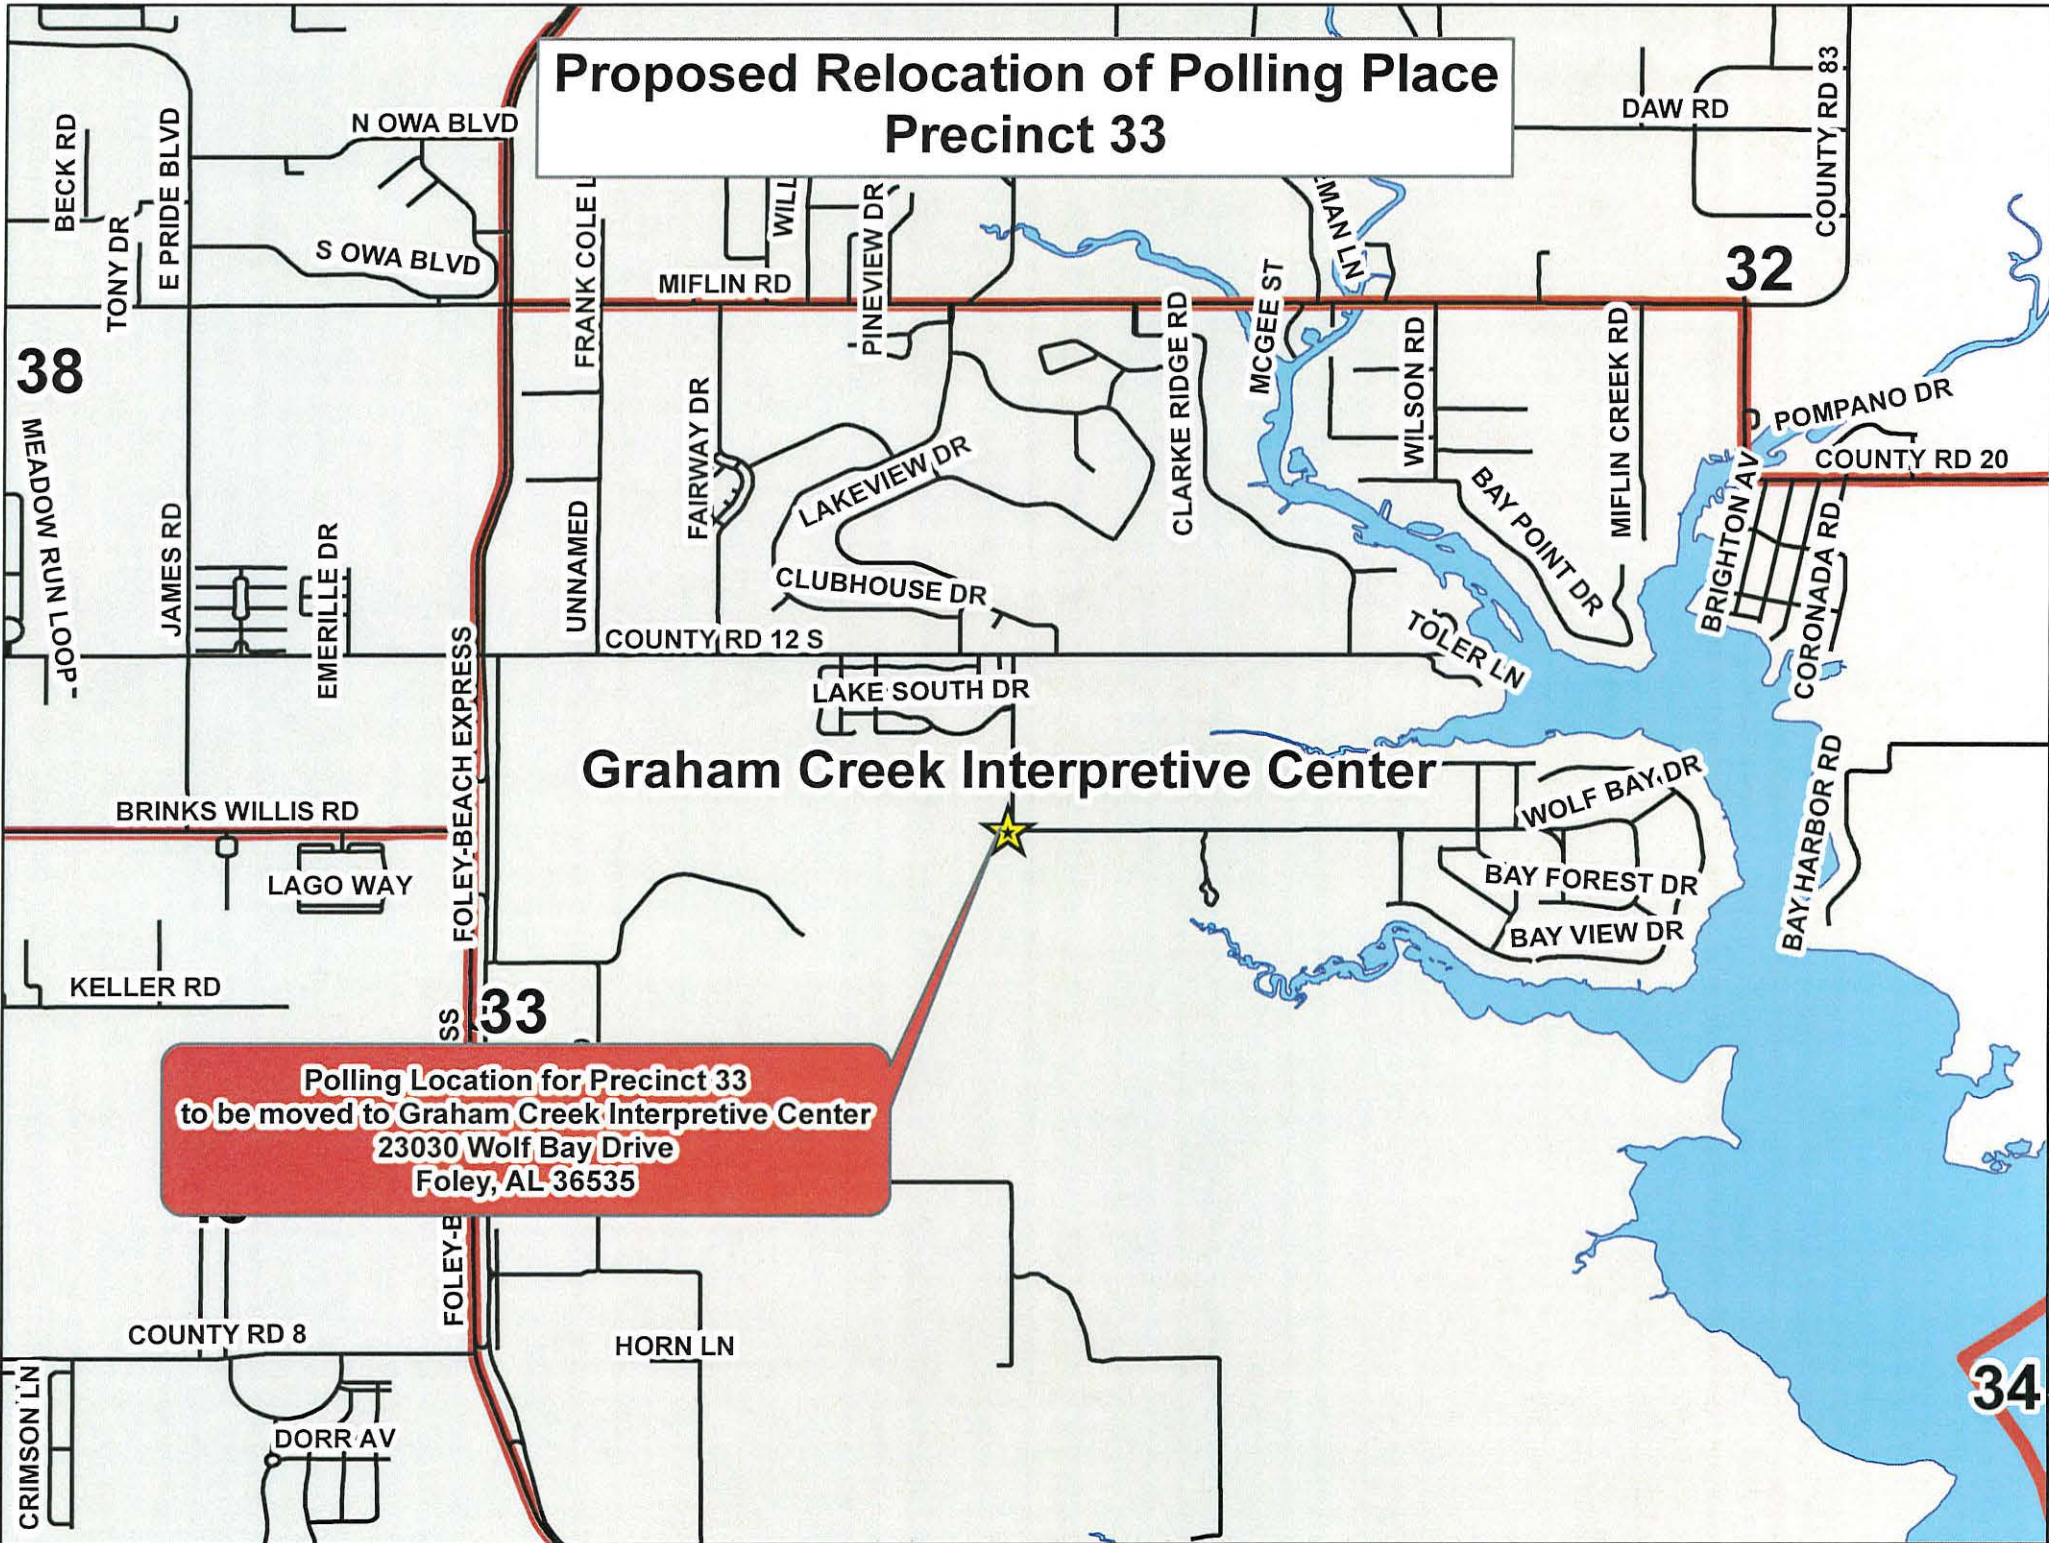

Proposed Relocation of Polling Place Precinct 33

Graham Creek Interpretive Center

**Polling Location for Precinct 33
to be moved to Graham Creek Interpretive Center
23030 Wolf Bay Drive
Foley, AL 36535**