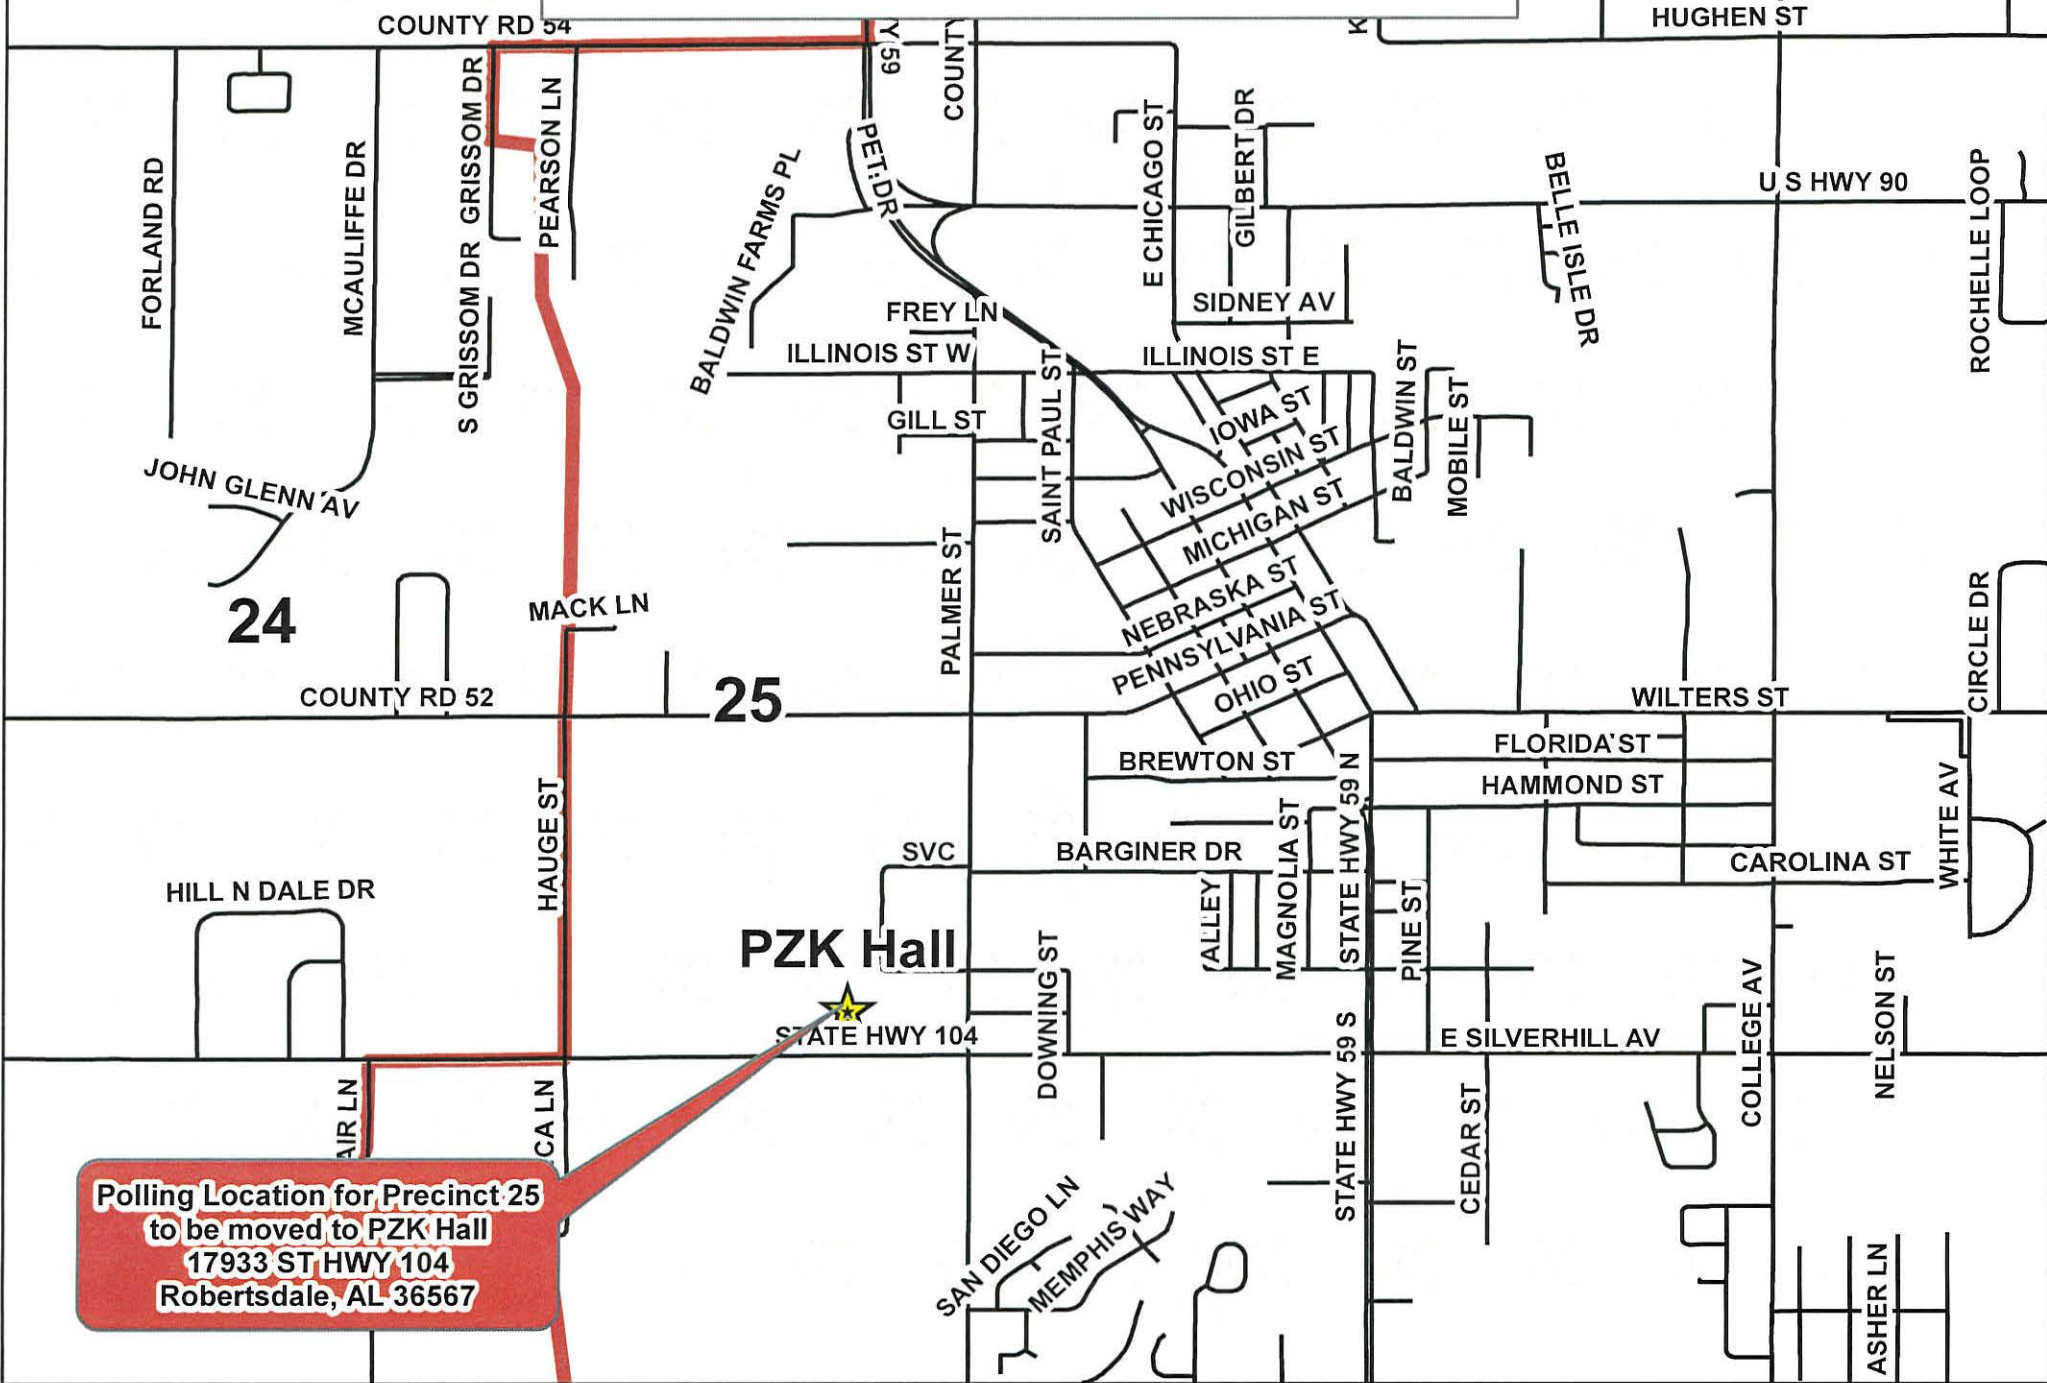

**Proposed Relocation of Polling Place
Precinct 9**

Proposed Relocation of Polling Place Precinct 25

**Polling Location for Precinct 25
to be moved to PZK Hall
17933 ST HWY 104
Robertsdale, AL 36567**

Proposed Relocation of Polling Place Precinct 26