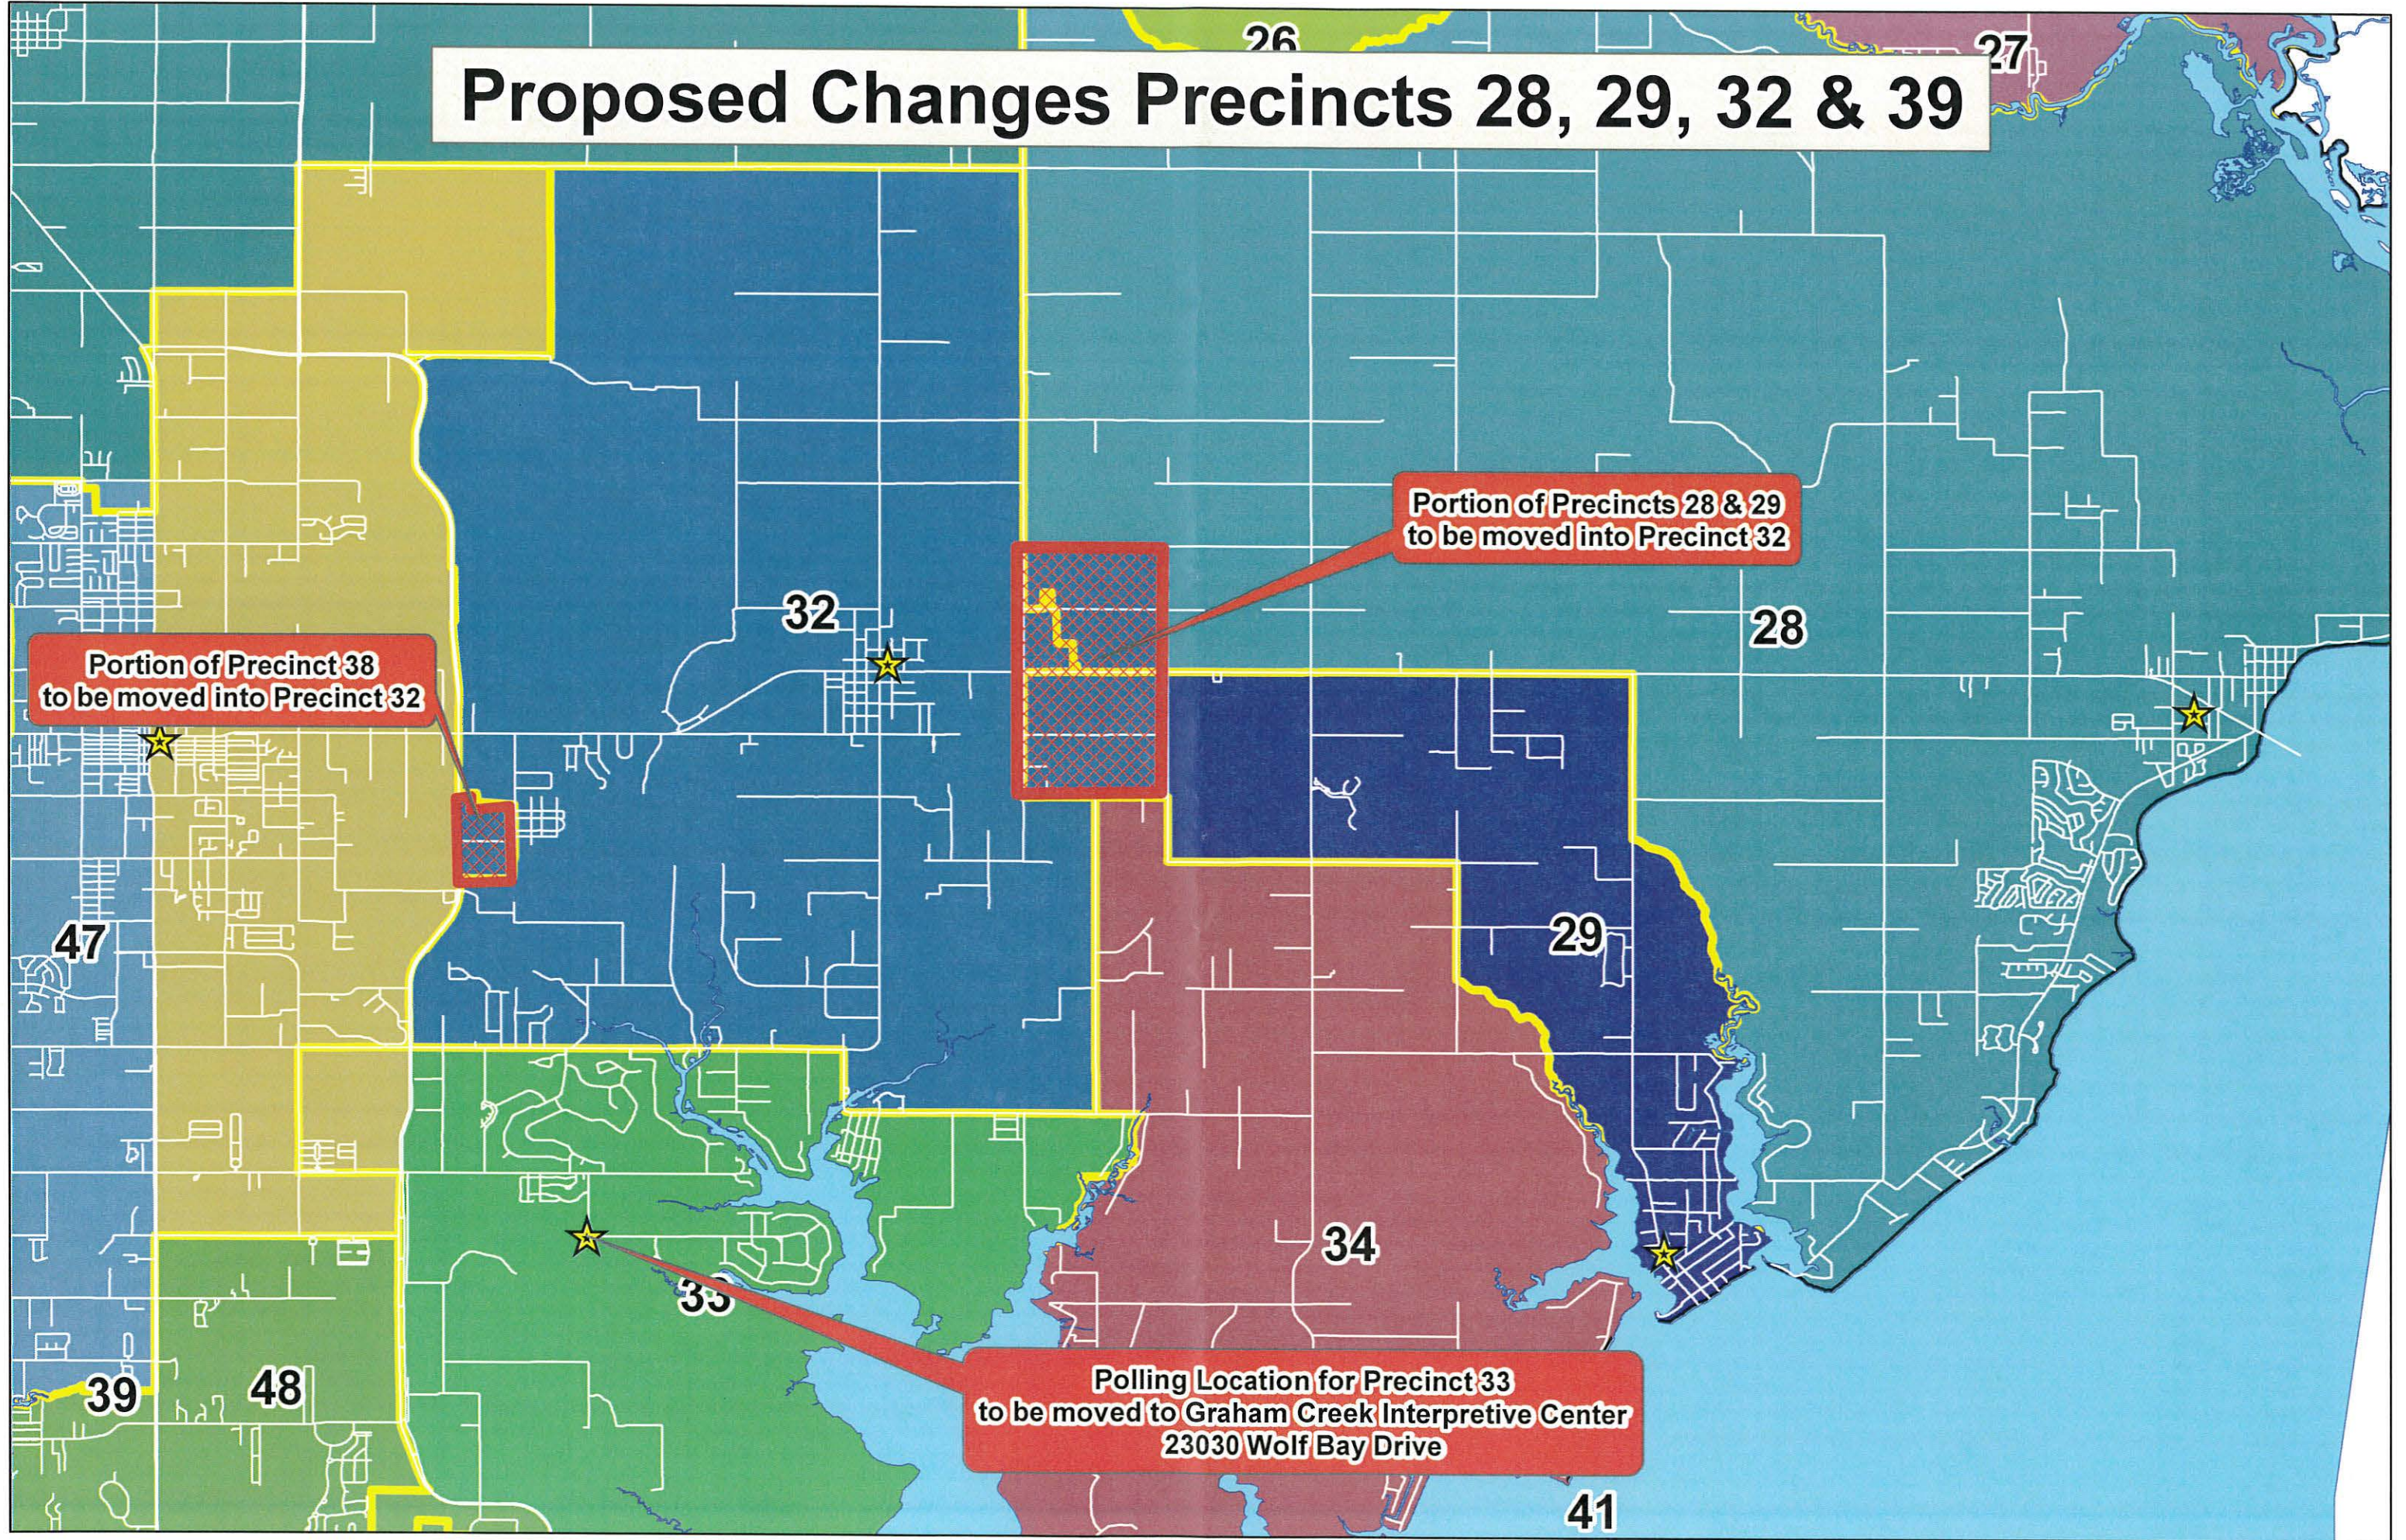

Proposed Changes Precincts 28, 29, 32 & 39