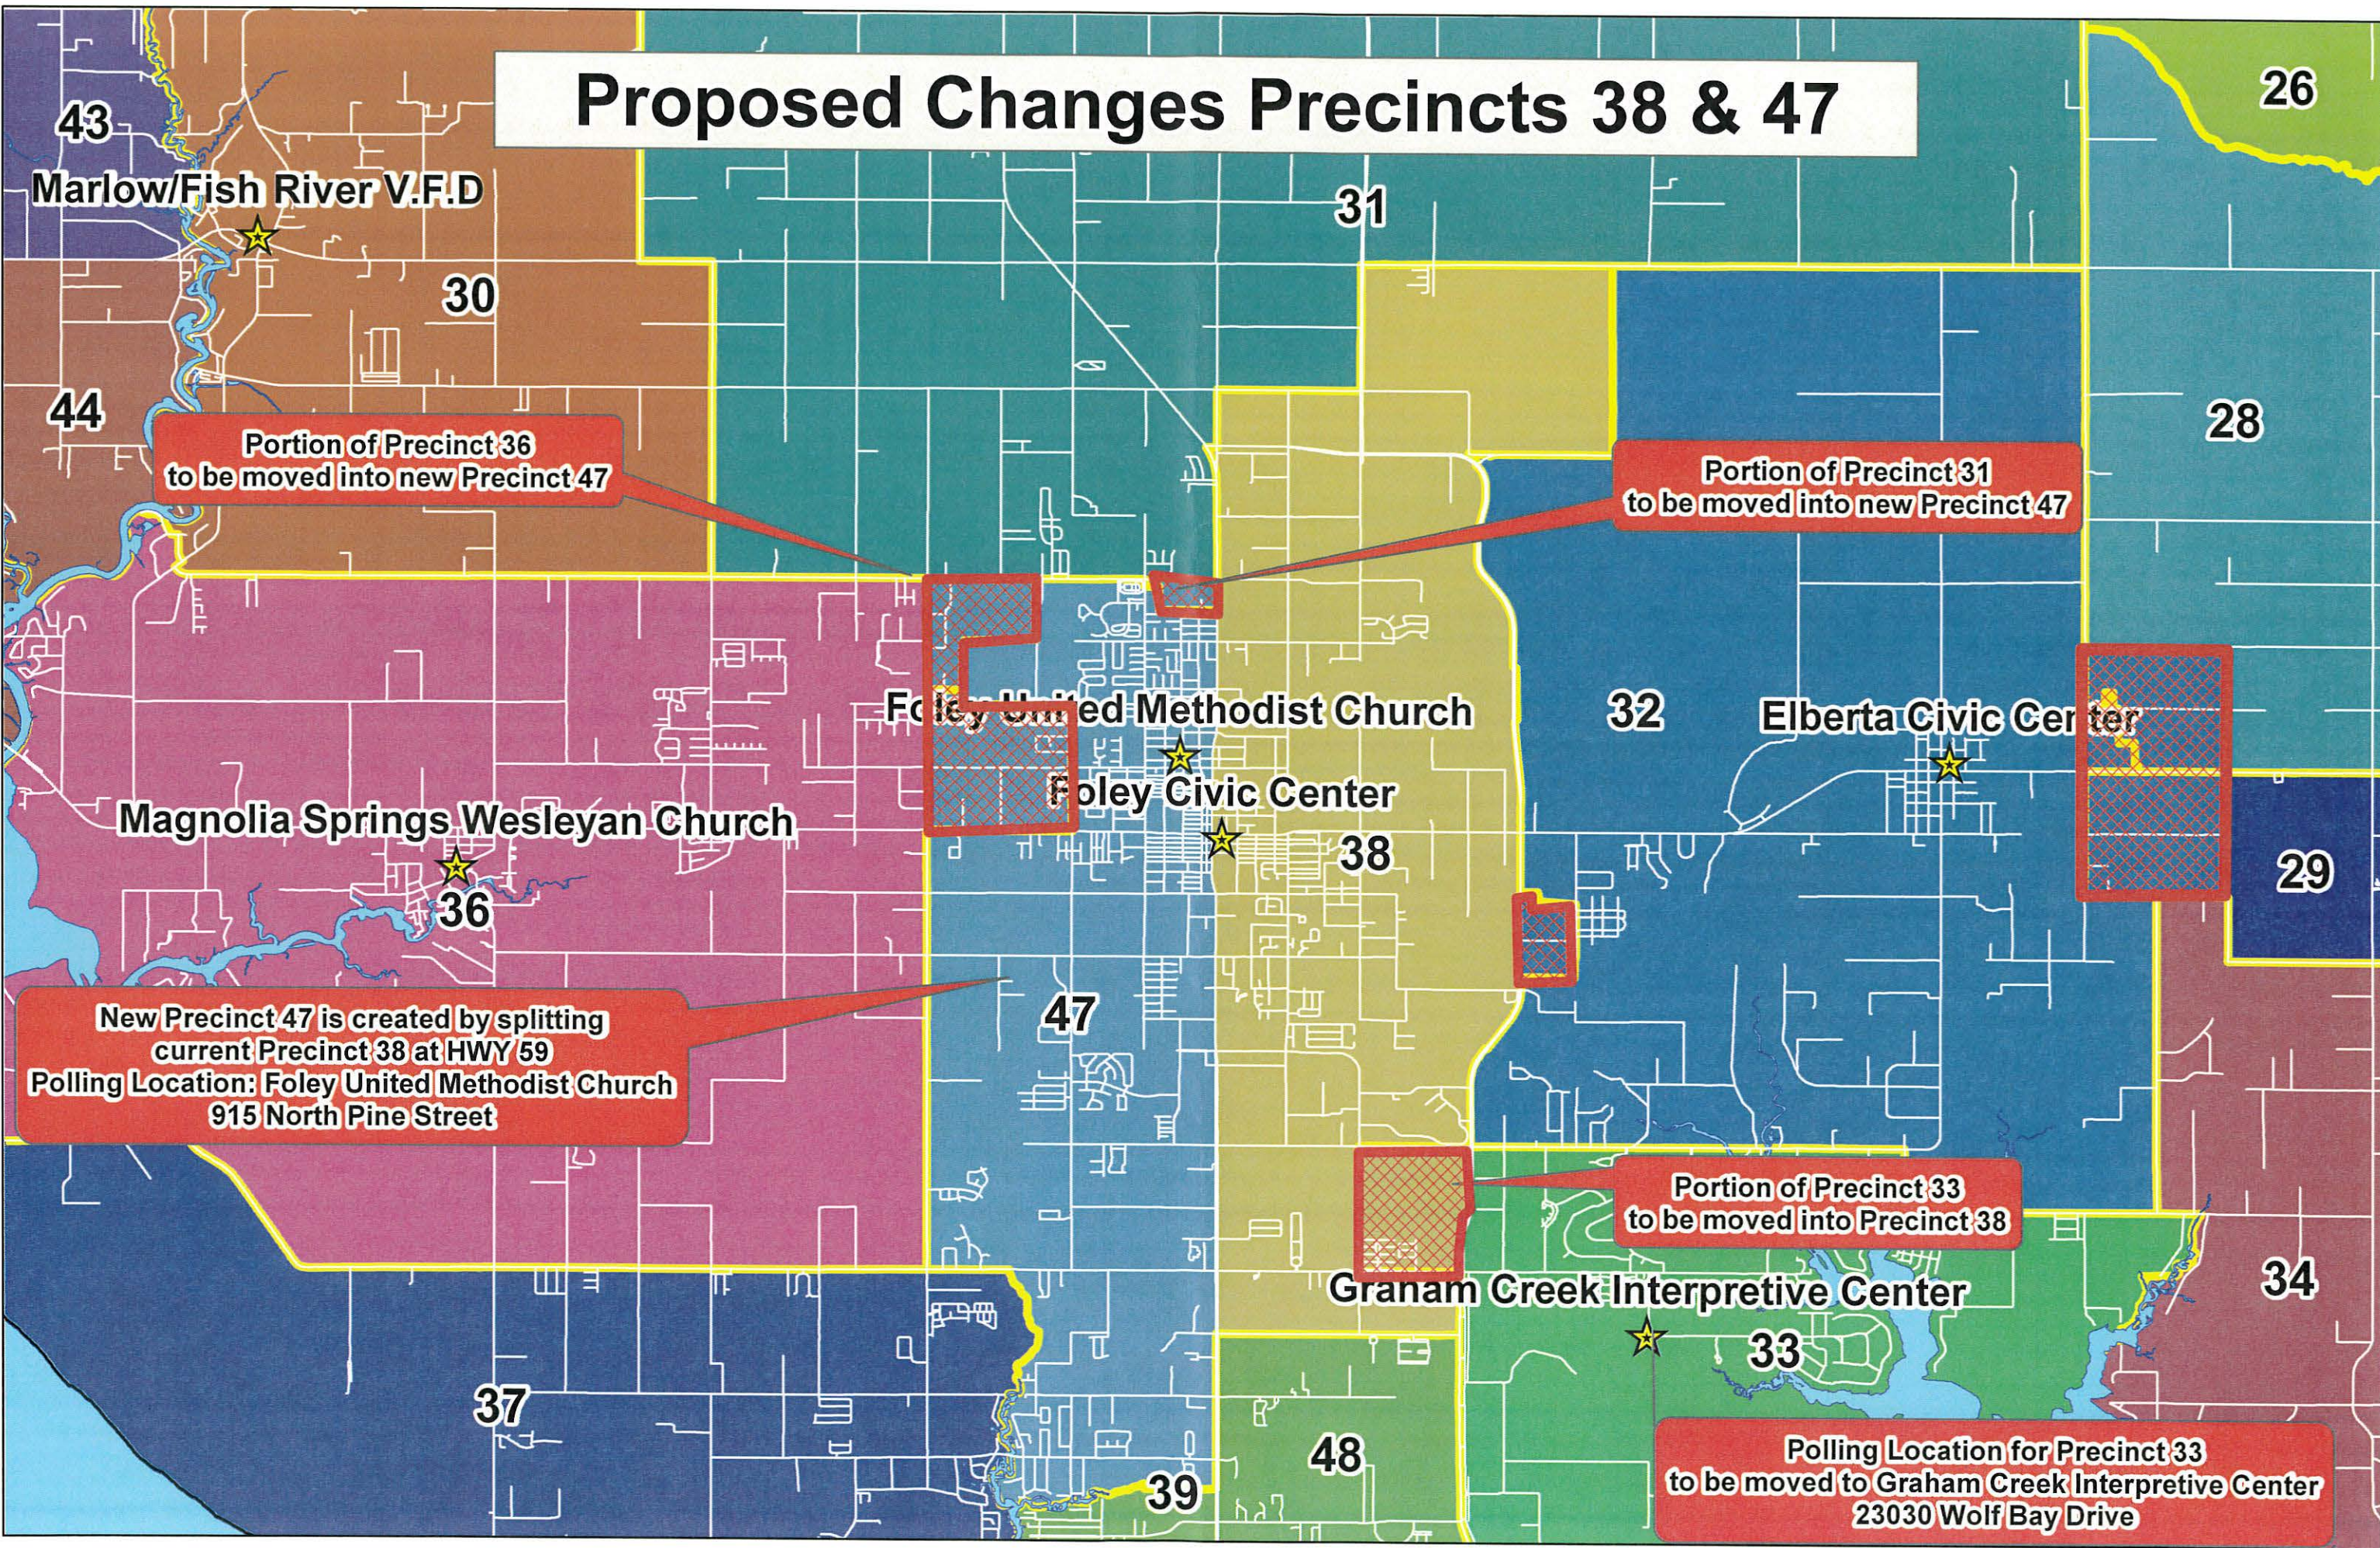

Proposed Changes Precincts 38 & 47