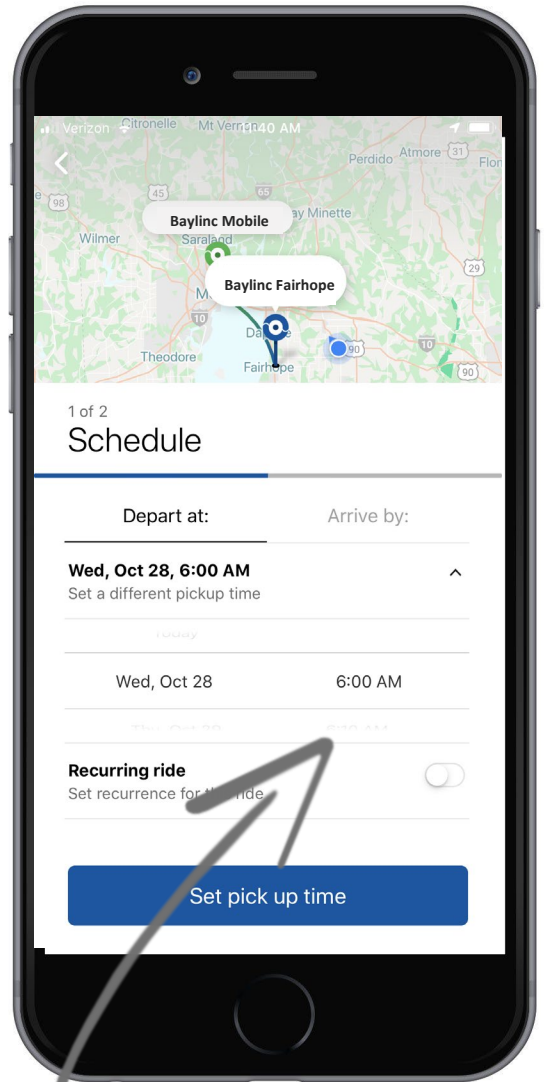

BAYLINC

Trips from Baldwin to **Mobile**

Arrive at	Depart	Depart	Depart
Bienville Square: (Baylinc Mobile)	Spanish Fort Kohls (Baylinc Spanish Fort)	Daphne Civic Center (Baylinc Daphne)	BRATS Fairhope Hub (Baylinc Fairhope)
6:45 AM	6:25 AM*	6:15 AM*	6:00 AM*
3:40 PM	3:20 PM*	3:10 PM*	2:55 PM*
5:15 PM	4:55 PM*	4:45 PM*	4:30 PM*

Trips from Mobile to **Baldwin**

Depart	Arrive at	Arrive at	Arrive at
Bienville Square: (Baylinc Mobile)	Spanish Fort Kohls (Baylinc Spanish Fort)	Daphne Civic Center (Baylinc Daphne)	BRATS Fairhope Hub (Baylinc Fairhope)
6:45 AM*	7:15 AM	7:20 AM	7:35 AM
3:40 PM*	4:05 PM	4:15 PM	4:30 PM
5:15 PM*	5:35 PM	5:45 PM	6:00 PM

*The listed departure times are approximate. Use these times when requesting a trip in the mobile application or over the phone.