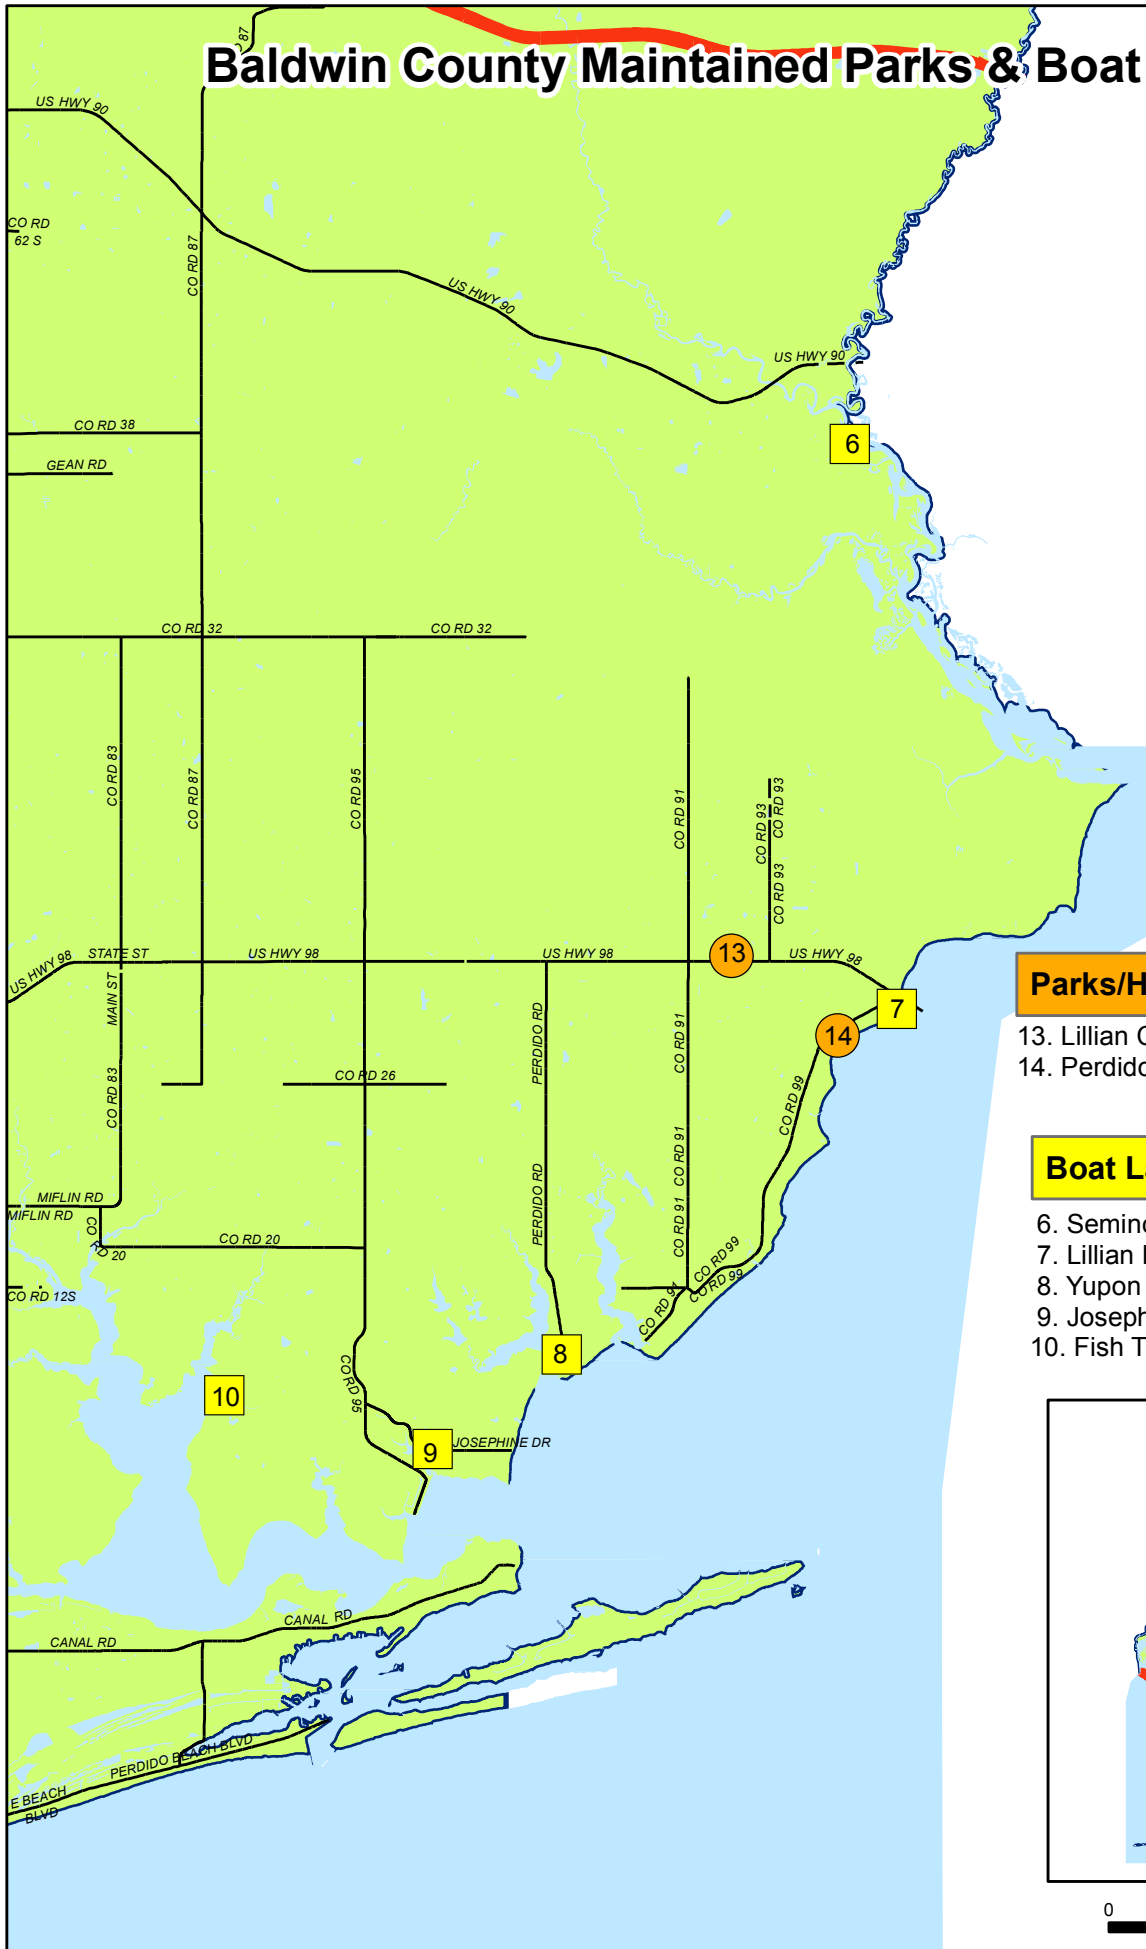

Baldwin County Maintained Parks & Boat Launches

Legend

- Parks
- Boat_Launches
- Major Roads

Parks/Historical Sites:

13. Lillian Community Park
14. Perdido Bay Park

Boat Launches:

6. Seminole Boat Launch
7. Lillian Boat Launch
8. Yupon St Water Access/ Boat Launch
9. Josephine Park
10. Fish Trap Access & Boat Launch