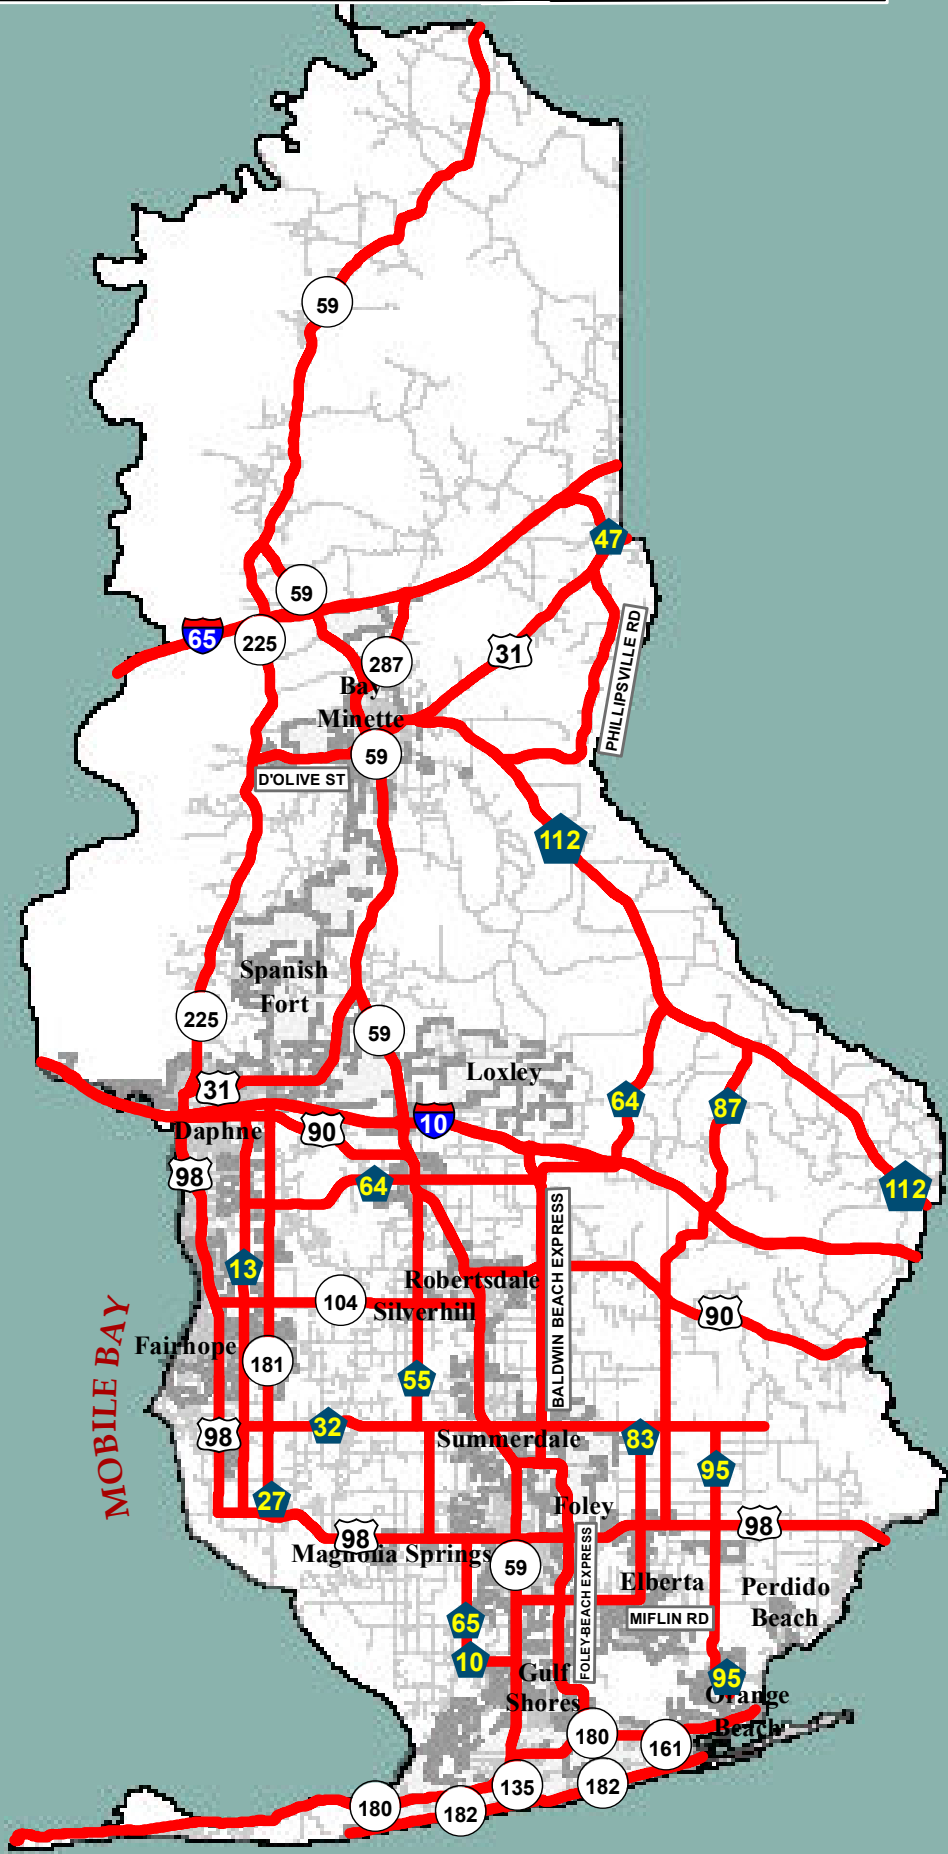

HURRICANE EVACUATION ROUTES

LEGEND	
	HURRICANE EVACUATION ROUTES
	ROADS