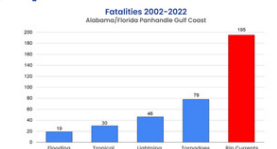

Rip Currents: The Basics

RIP CURRENT
AWARENESS