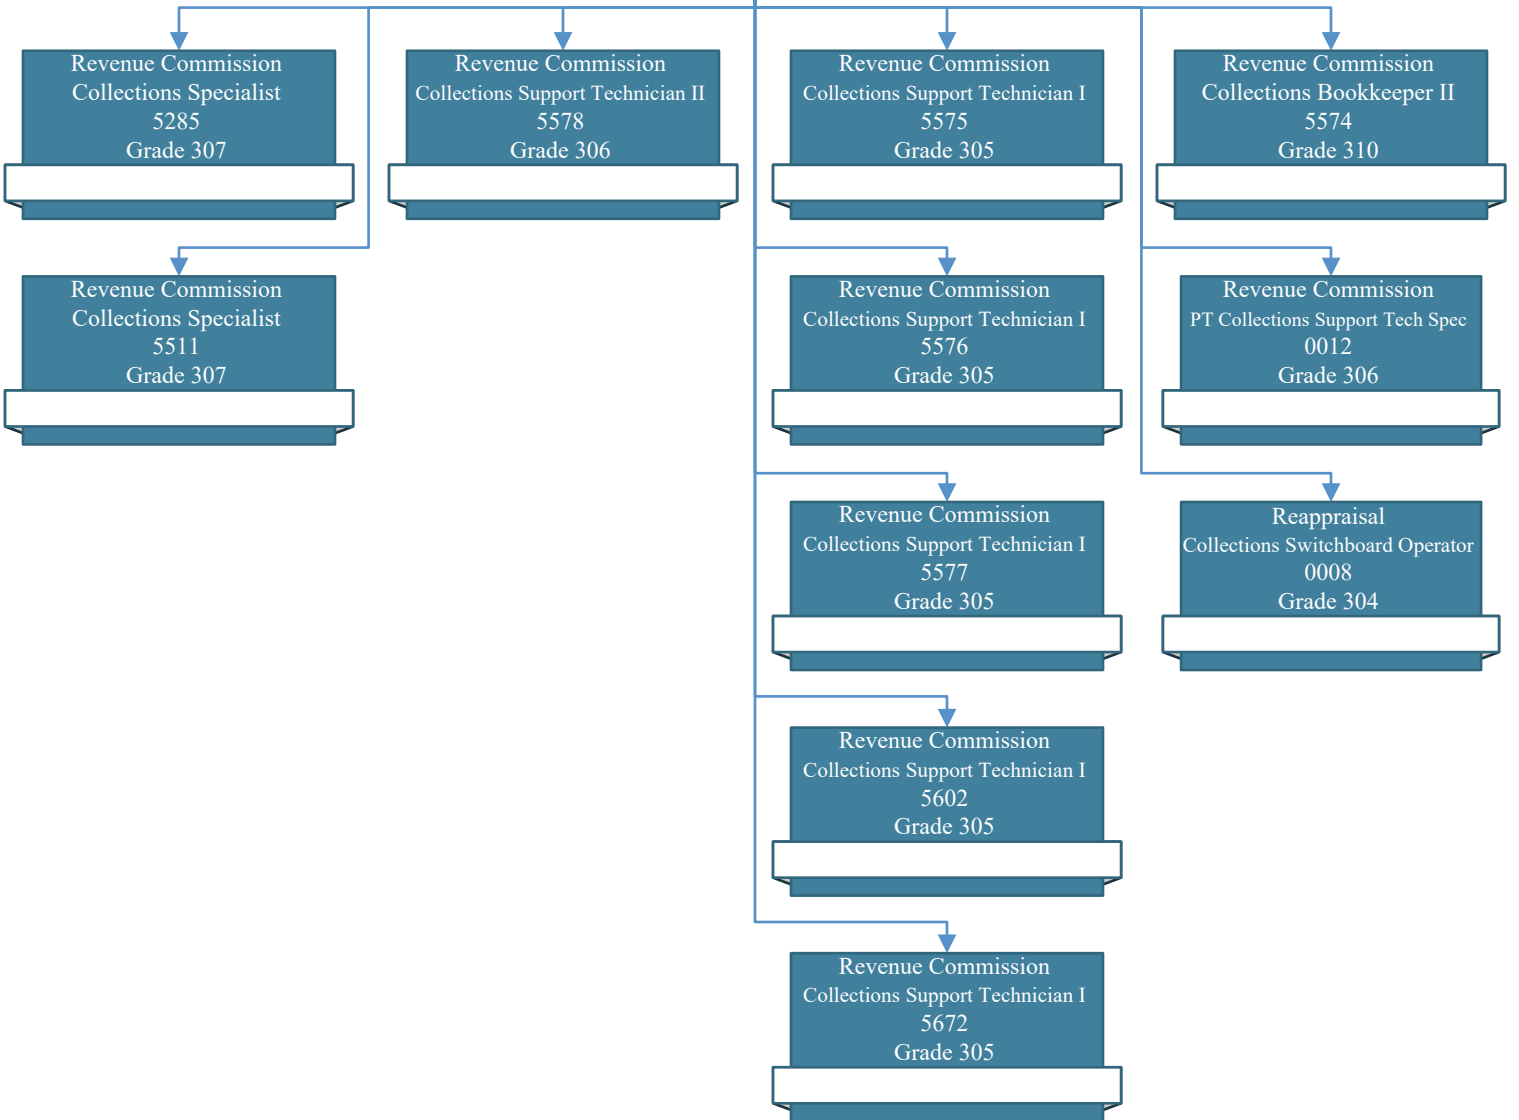

Revenue Commission
Chief Clerk of Collections
179
Grade S323

Revenue Commission
Administrator of Collections
152
Grade S316

Revenue Commission
Asst Admin. of Collections
5640
Grade S313

Revenue Commission
Chief Clerk of Collections
179
Grade S323