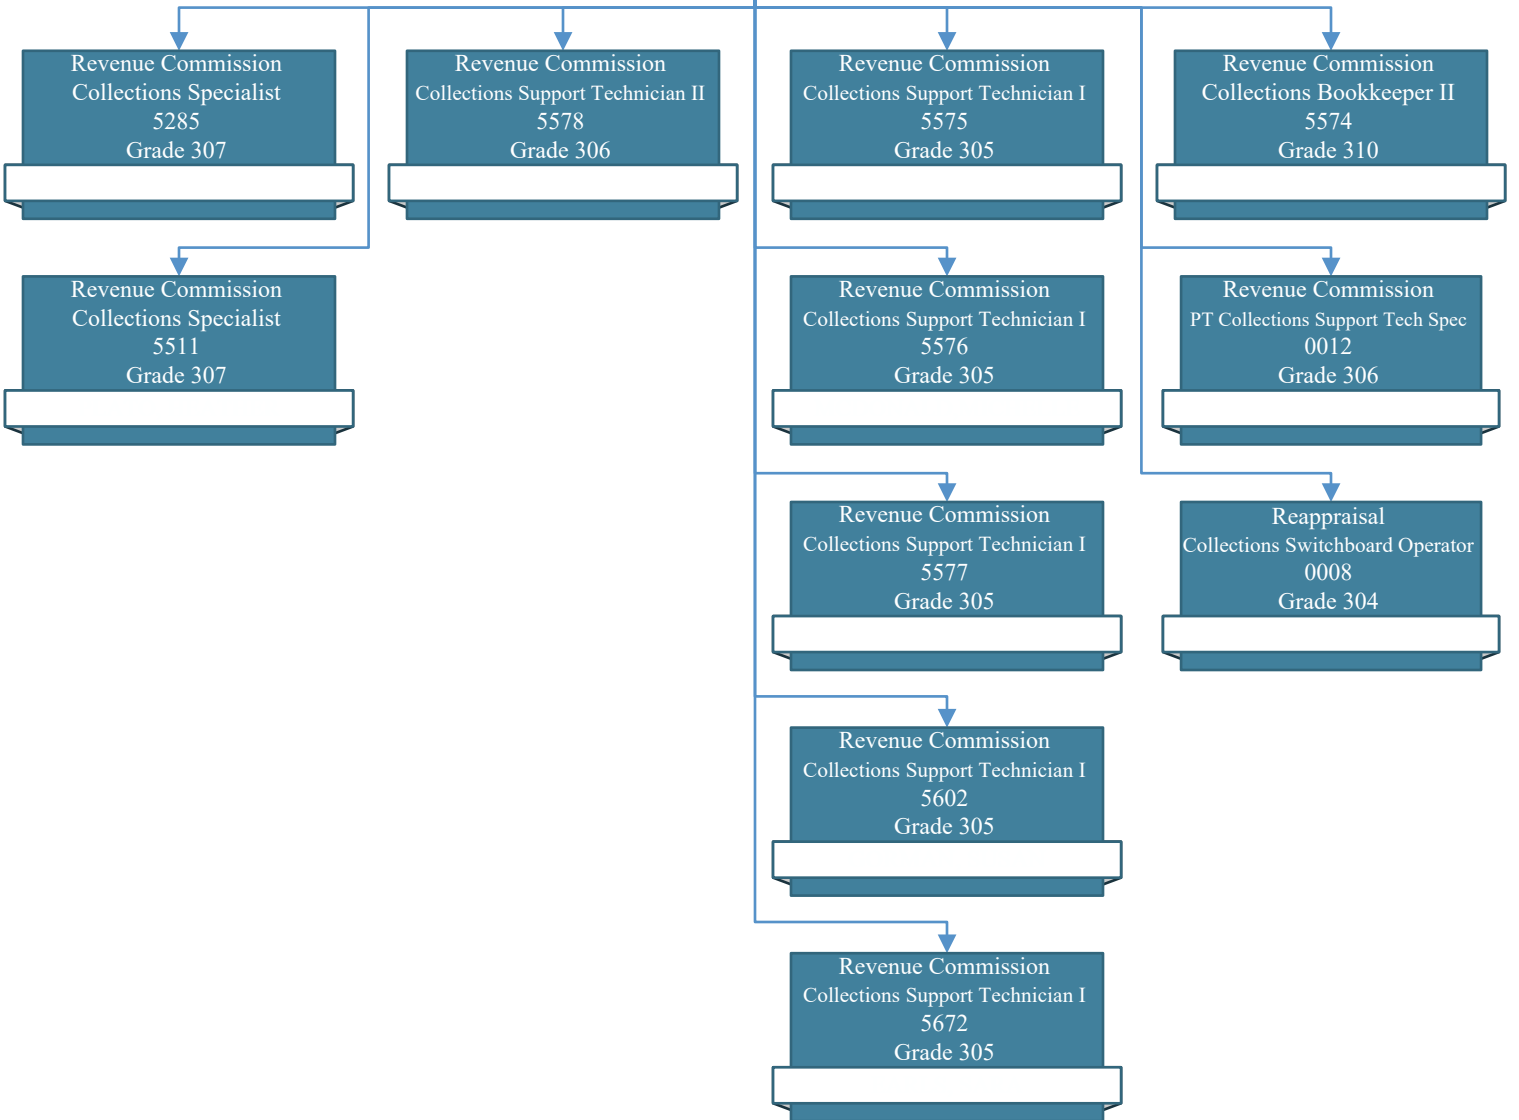

Revenue Commission  
Chief Clerk of Collections  
179  
Grade S323

Revenue Commission  
Administrator of Collections  
152  
Grade S316

Revenue Commission  
Asst Admin. of Collections  
5640  
Grade S313