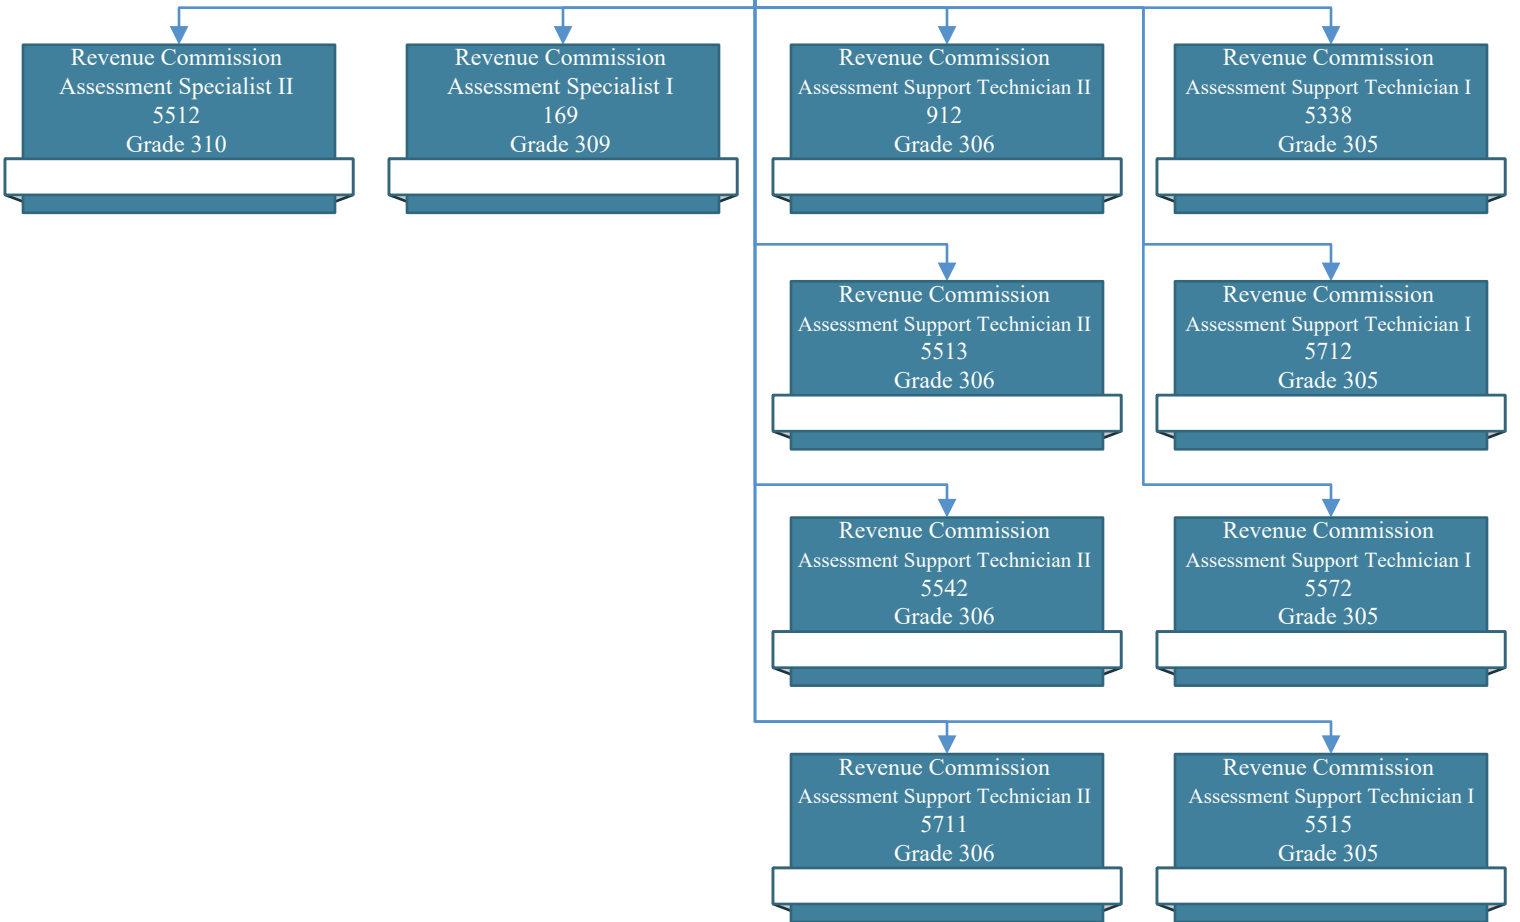

Revenue Commission
Chief Clerk of Collections
179
Grade S323

Revenue Commission
Administrator of Assessments
170
Grade S316

Revenue Commission
Asst Admin. of Assessments
5639
Grade S313