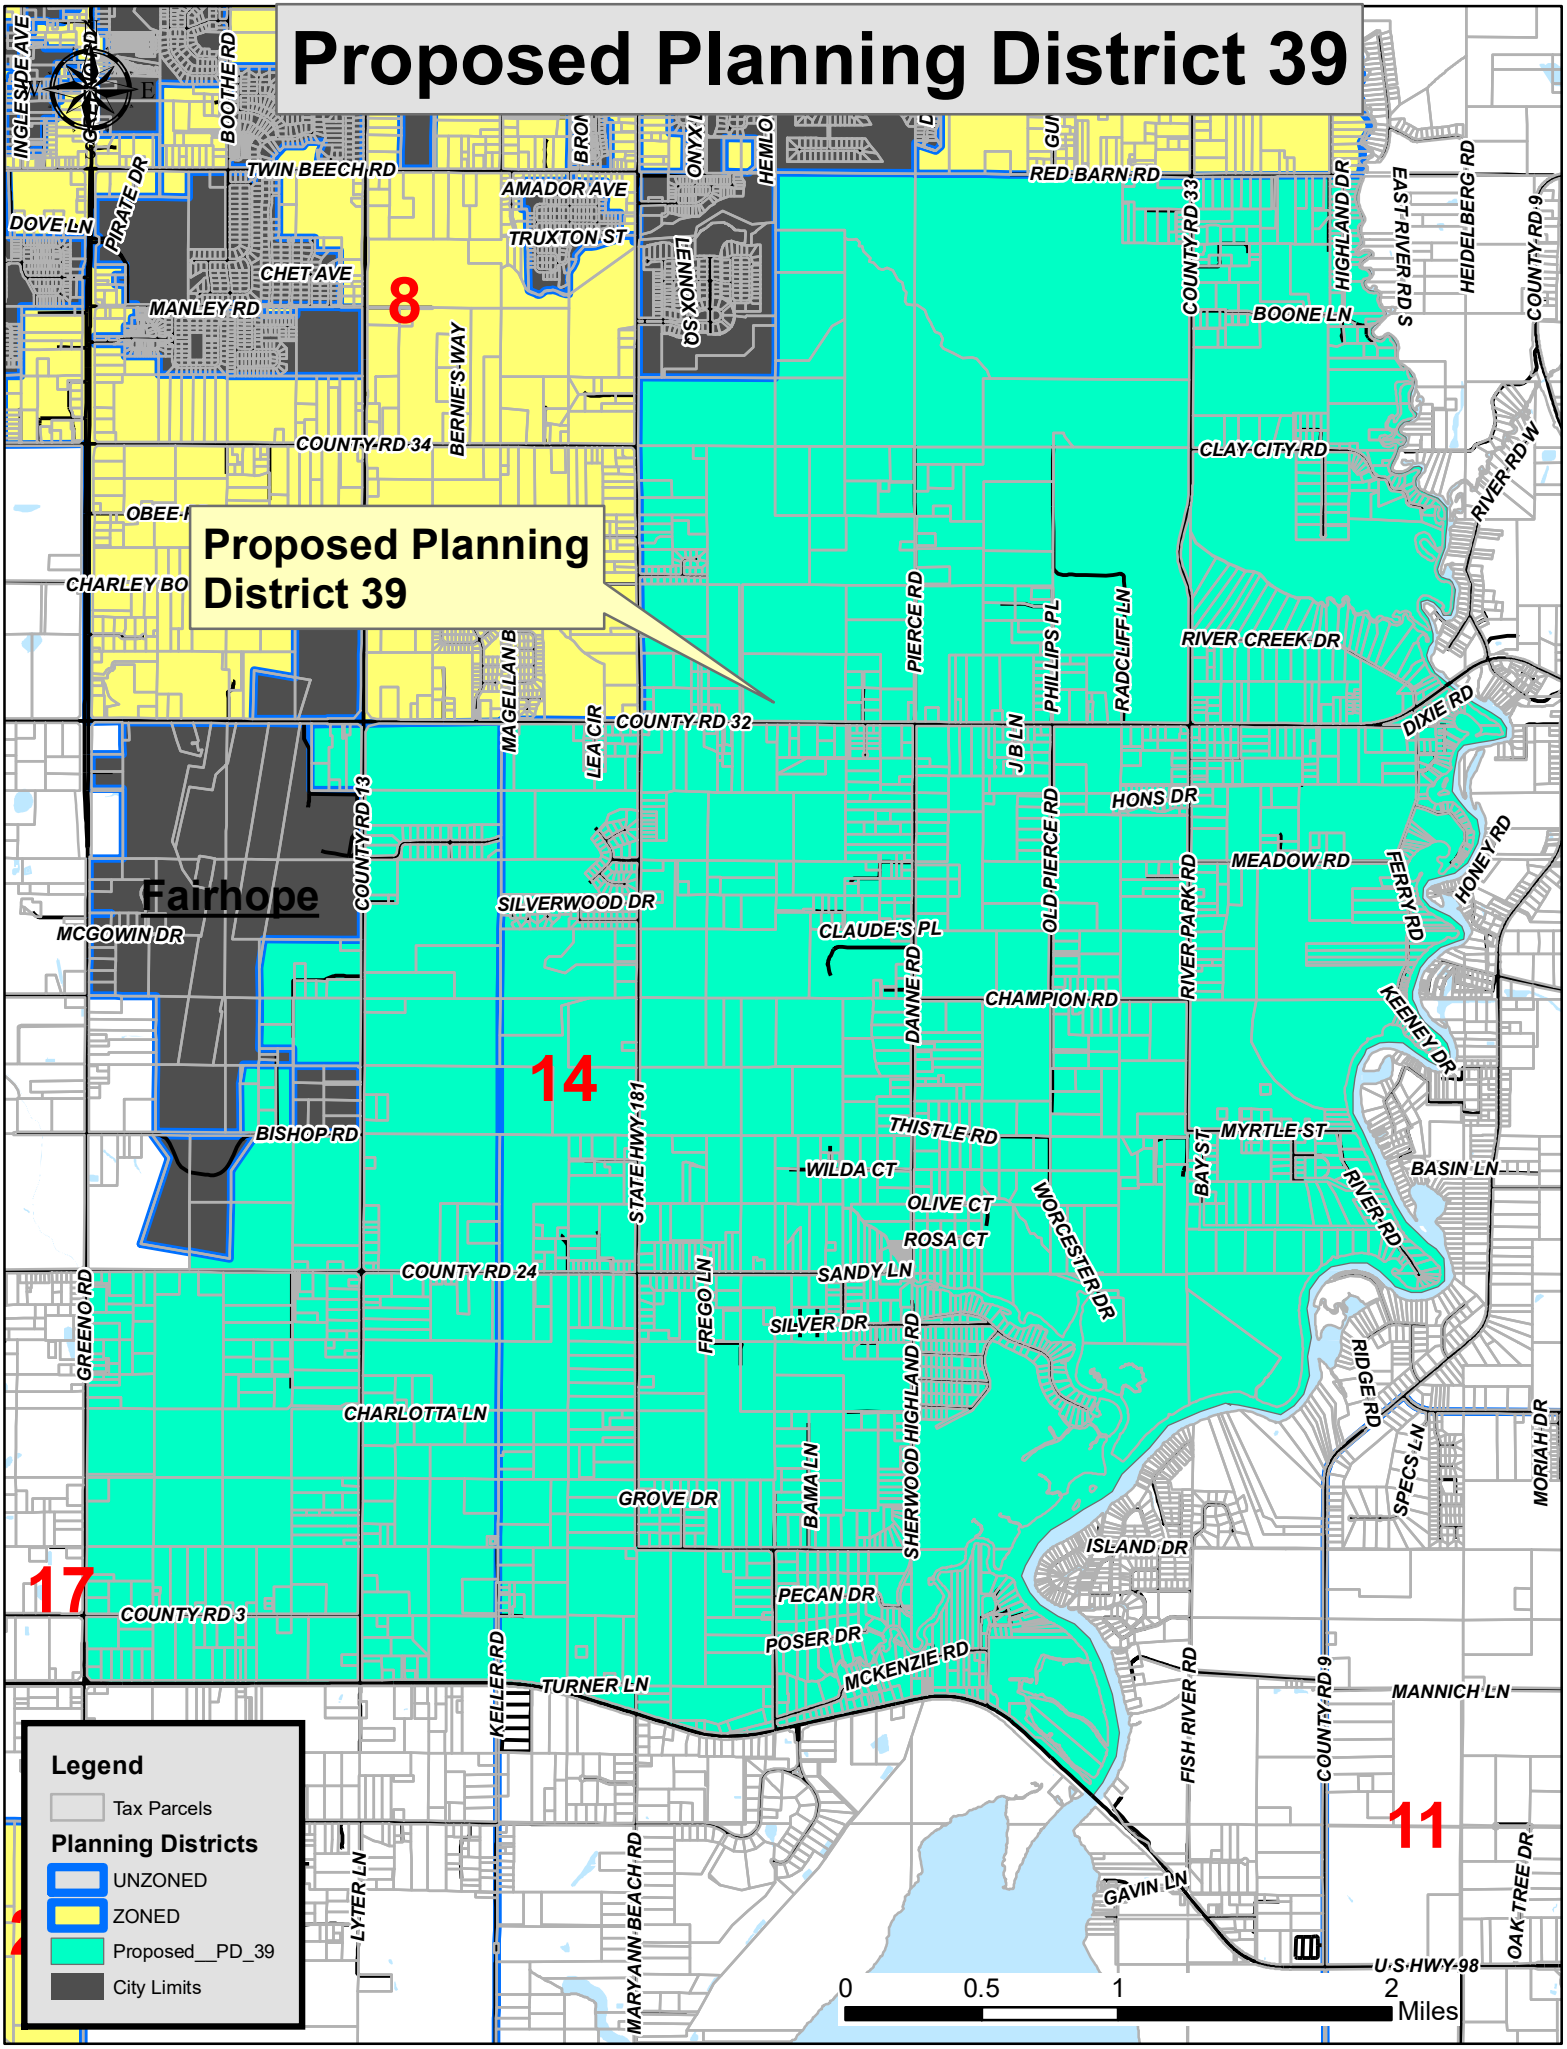

# Proposed Planning District 39

Proposed Planning District 39

8

14

17

11

### Legend

Tax Parcels

### Planning Districts

UNZONED

ZONED

Proposed\_PD\_39

City Limits

0 0.5 1 2 Miles

U.S. HWY-98