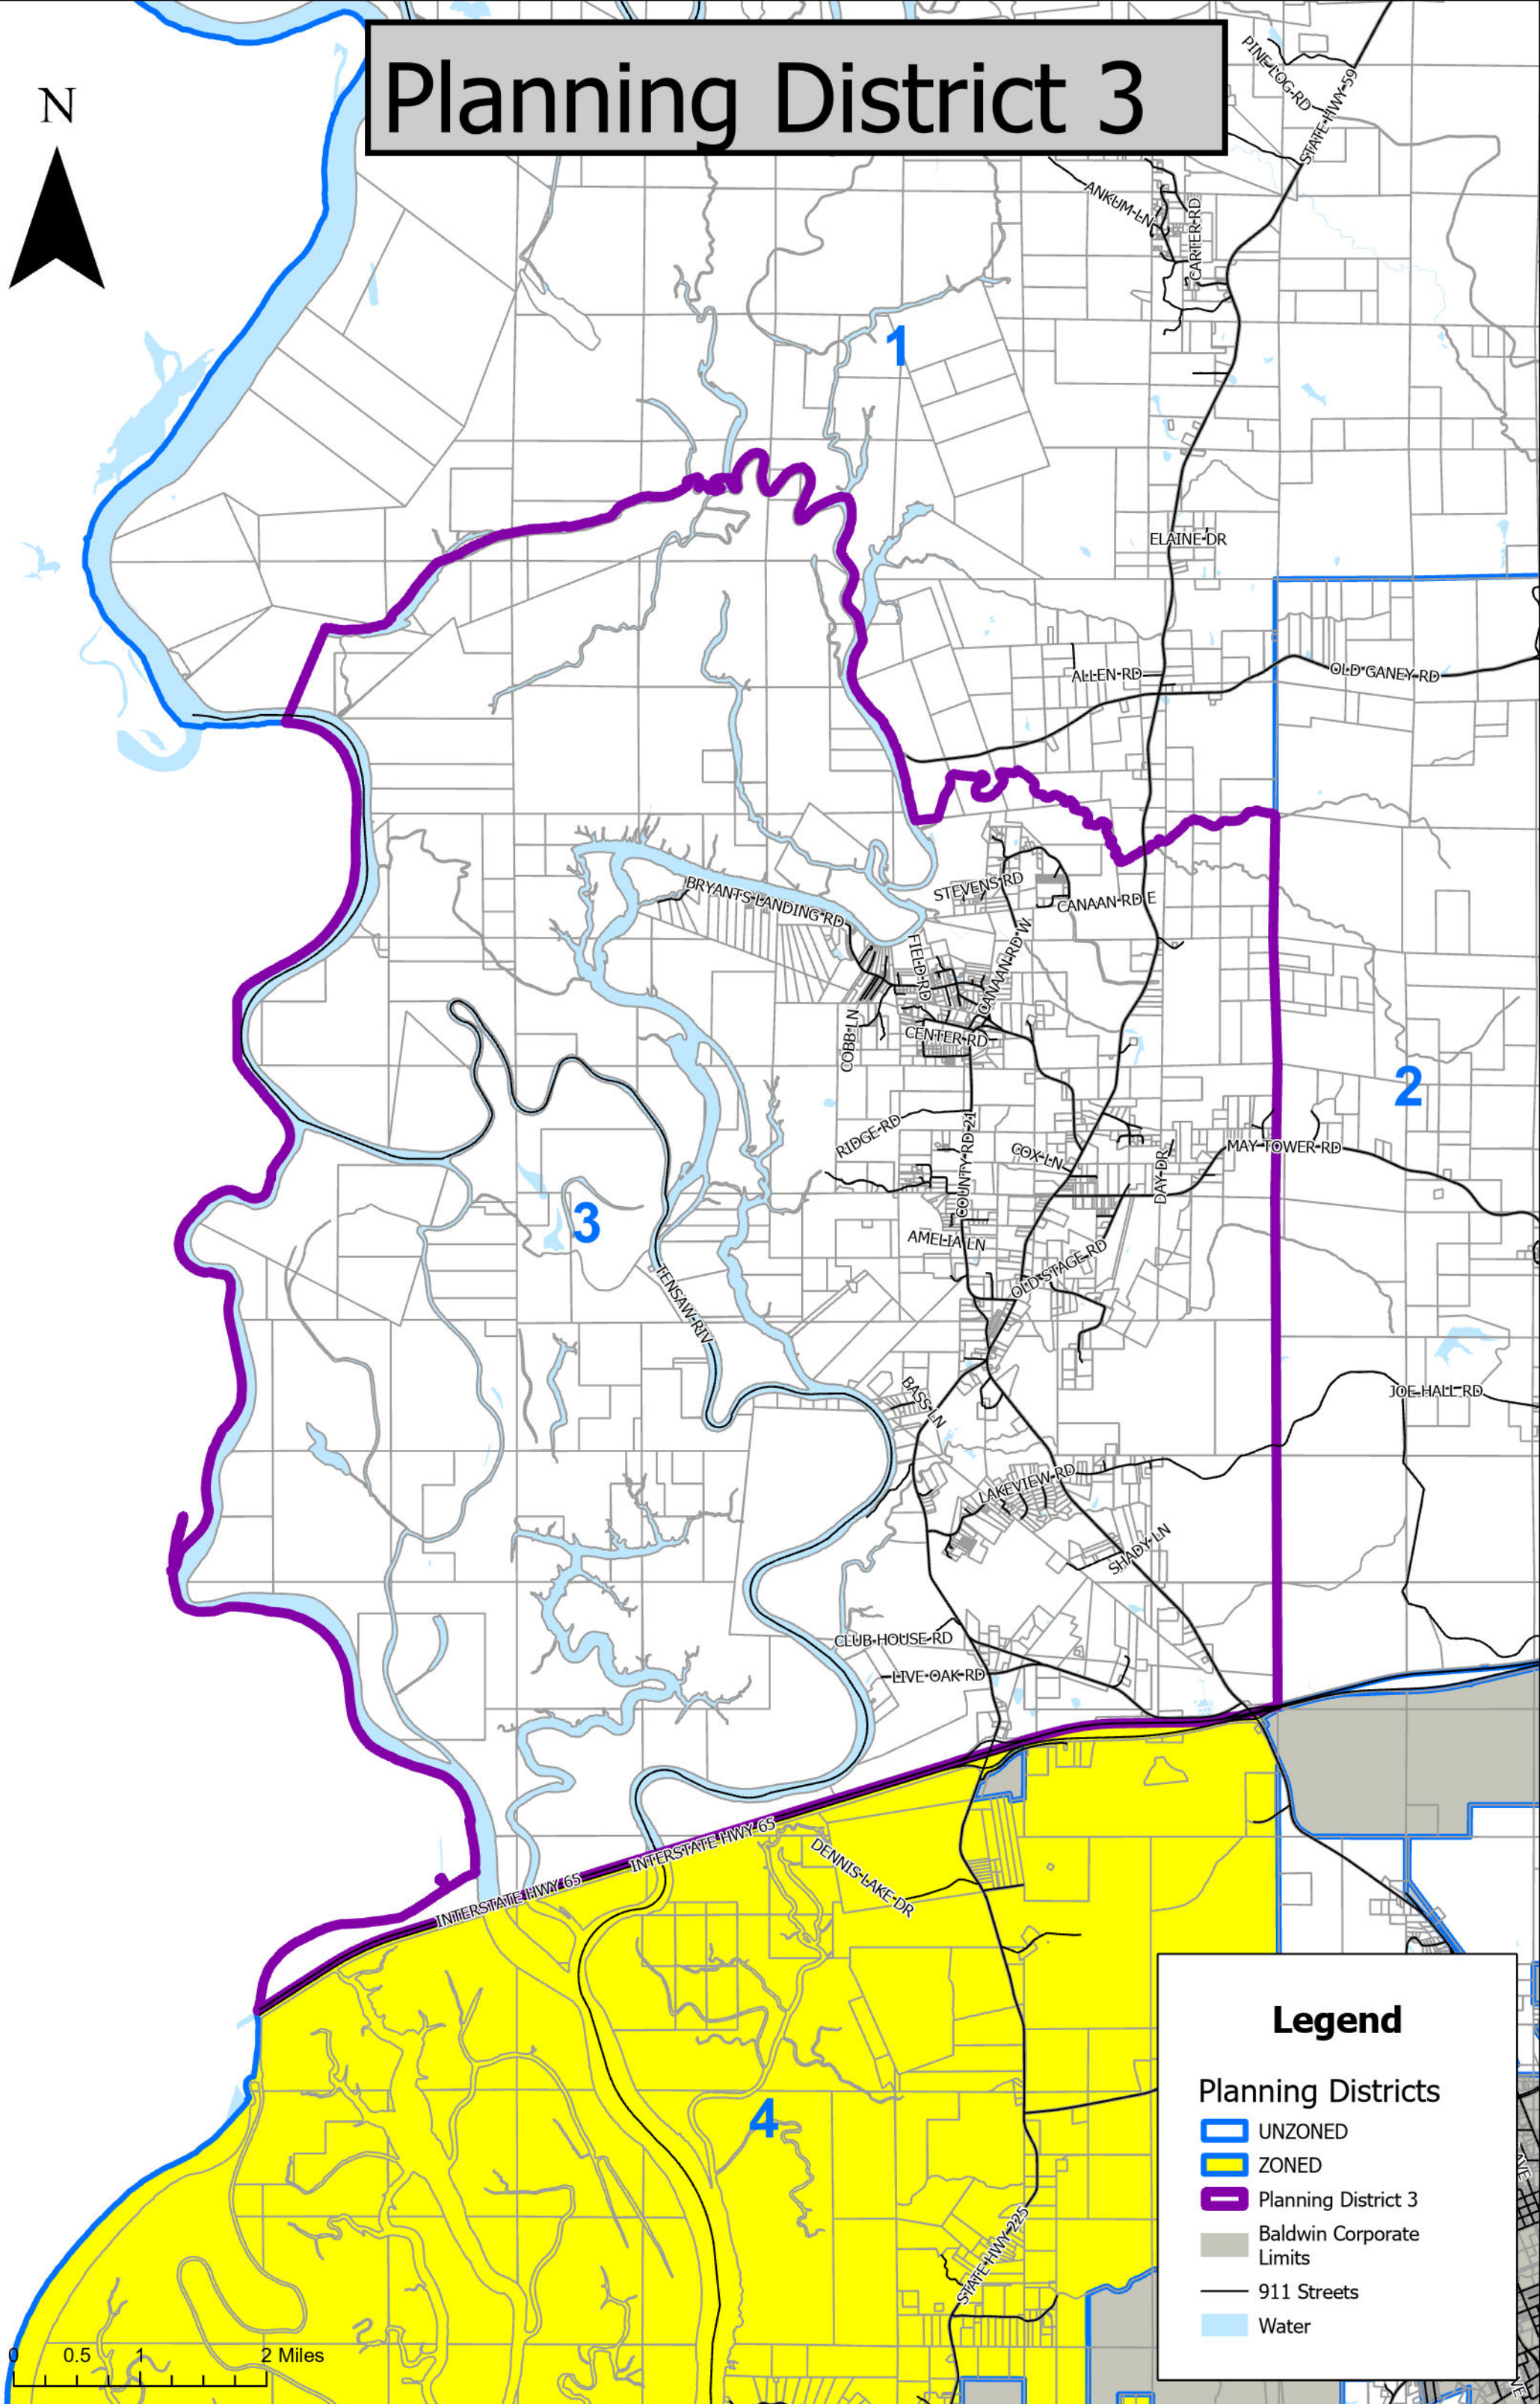

# Planning District 3

### Legend

**Planning Districts**

- UNZONED (Blue outline)
- ZONED (Yellow fill)
- Planning District 3 (Purple outline)

**Other Features**

- Baldwin Corporate Limits (Grey fill)
- 911 Streets (Thin black line)
- Water (Light blue fill)