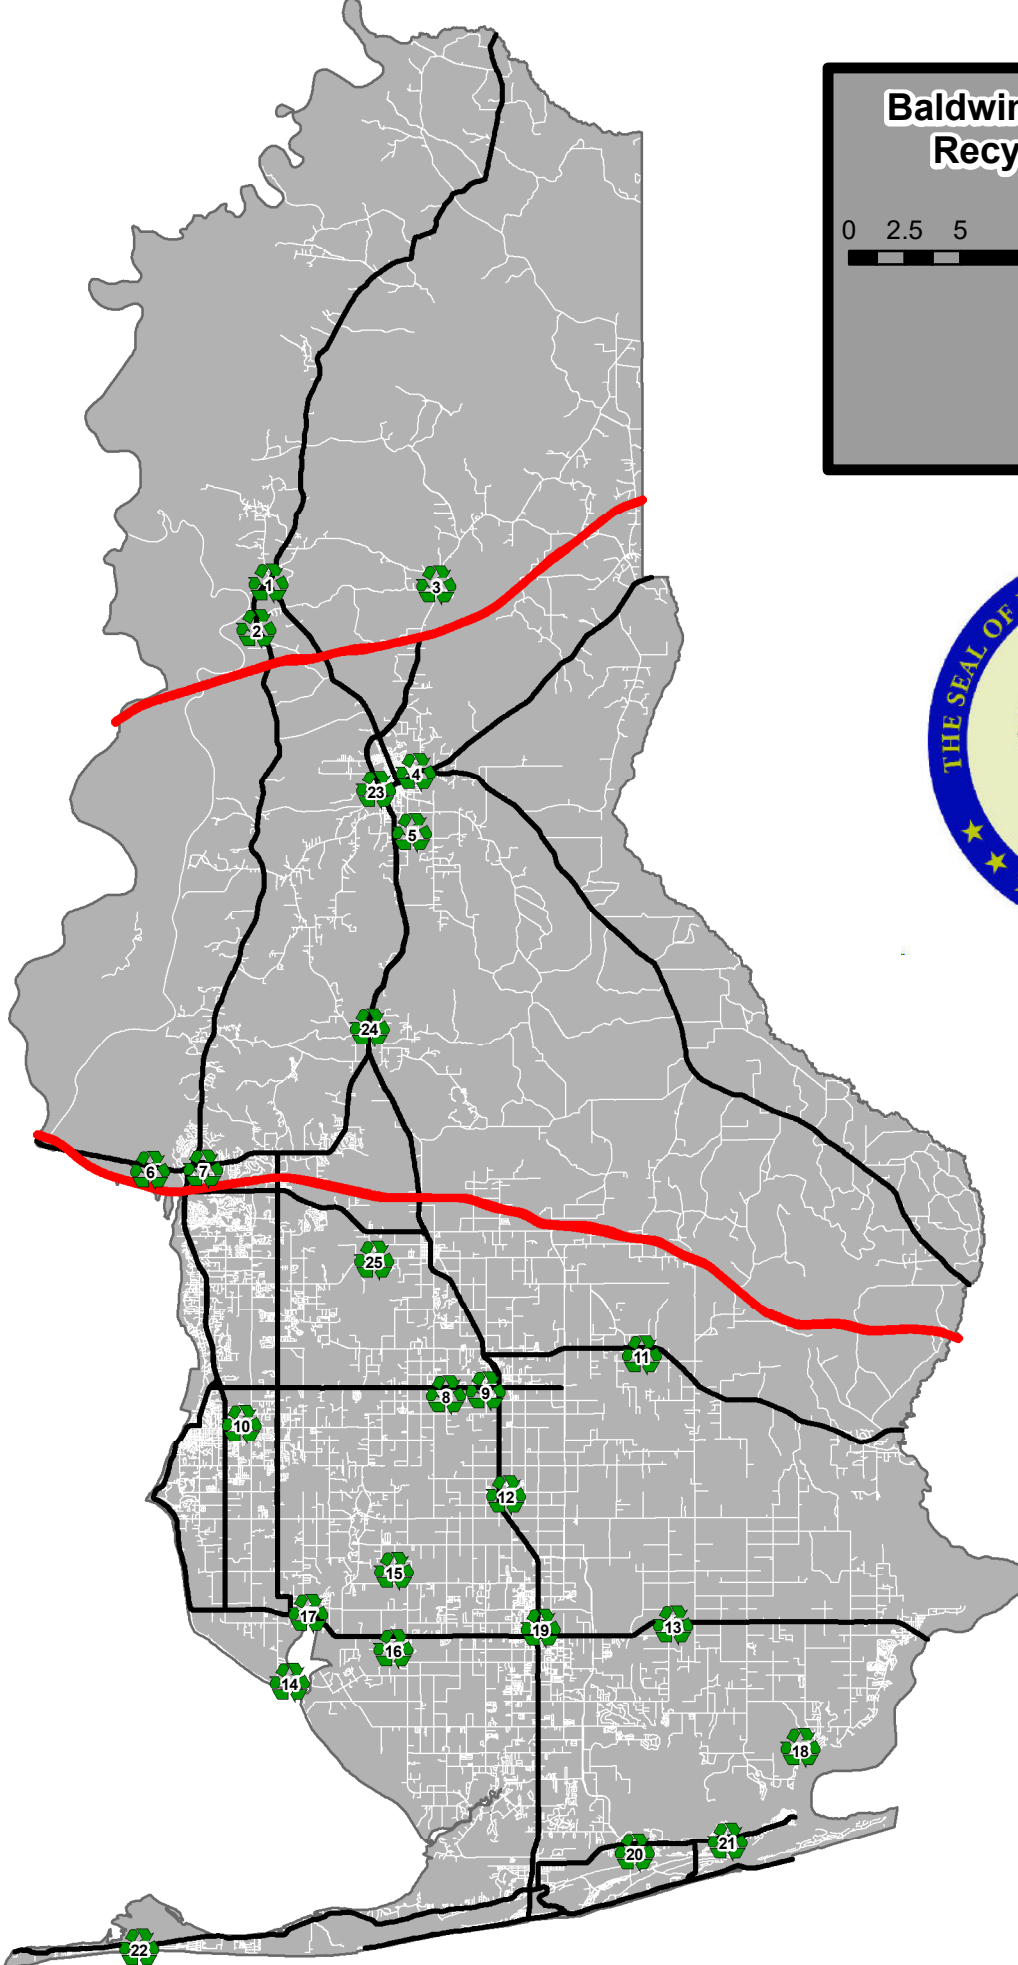

# Baldwin County, Alabama Recycling Locations

0 2.5 5 10 15 20 Miles

Site	Location
1	Stockton Post Office
2	Bicentennial Park
3	Perdido VFD
4	Commission Administration
5	Bay Minette Transfer Station
6	5 Rivers Delta Center
7	Spanish Fort Kids Park
8	Little Hall
9	Robertsdale Central Annex
10	Fairhope Courthouse
11	Elsanor Community Center
12	Summerdale 1st & Jefferson ST
13	Elberta VFD
14	Camp Beckwith
15	Magnolia Landfill
16	Magnolia Springs VFD
17	Weeks Bay Reserve
18	Perdido Beach VFD
19	Foley Courthouse
20	Orange Beach Public Works
21	Orange Beach Community Center
22	Fort Morgan Fire Rescue #2
23	Bay Minette Public Works
24	Stapleton VFD
25	MacBride Landfill